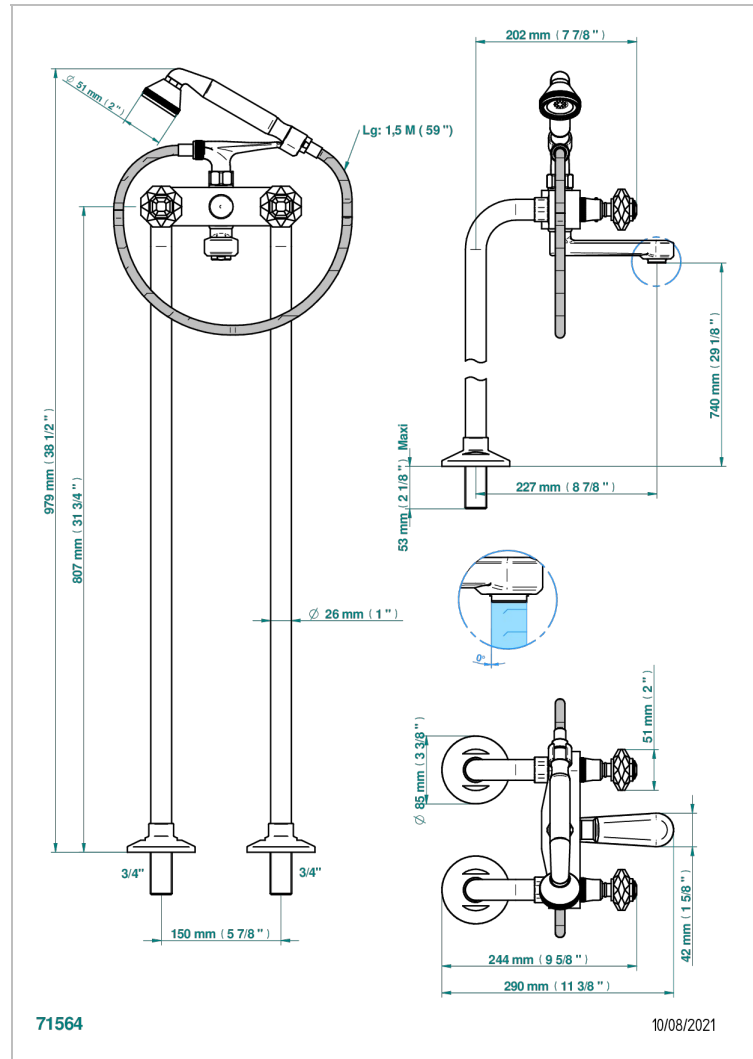

TRADITION CRYSTAL

A59-13CS

Bath shower tub filler with floor risers

THG
PARIS

CHARACTERISTIC

- ACS : 21ACCLY034

STANDARDS

AVAILABLE FINITIONS