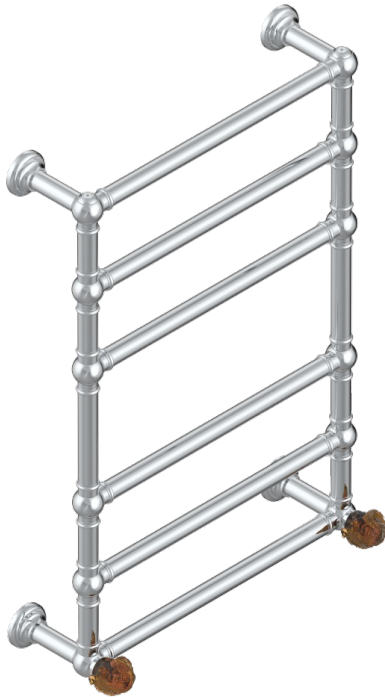

SUN DRAGON

U5D-TWT6H2

Traditional towel warmer, 6 rails, 625 mm x 925 mm, hydronic with 2 stylised handles

CHARACTERISTIC

- Sun Dragon
- Traditional towel warmer, 6 rails, 625 mm x 925 mm, hydronic with 2 stylised handles

TECHNICAL SPECS

- Pression : 0,5 bars < P < 3 bars (recommandée)
- Pressure : 7.25 psi < P < 43.5 psi (advised)
- Température eau maximale conseillée : 60°C
- Maximum water temperature advised: 140°F
- Hauteur minimale au sol (maximum height from the ground) : 60 cm (24")
- Puissance / Power : 128W à Delta T 30