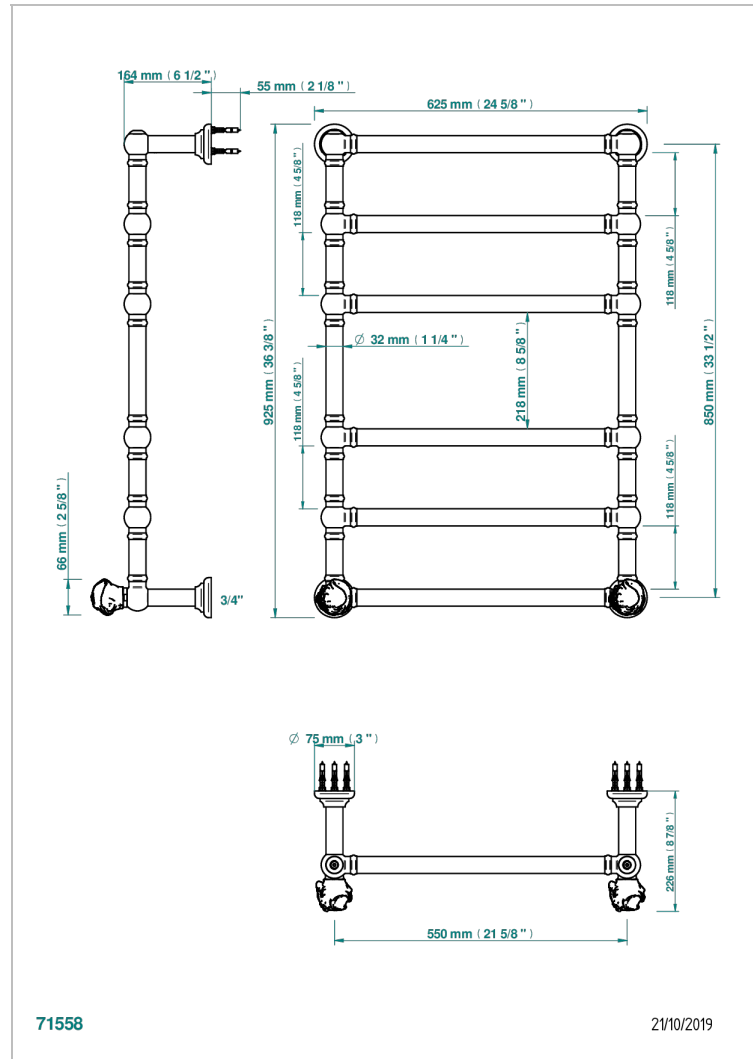

SUN DRAGON

U5D-TWT6H2

Traditional towel warmer, 6 rails, 625 mm x 925 mm, hydronic with 2 stylised handles

CHARACTERISTIC

- Sun Dragon
- Traditional towel warmer, 6 rails, 625 mm x 925 mm, hydronic with 2 stylised handles

TECHNICAL SPECS

- Pression : 0,5 bars < P < 3 bars (recommandée)
- Pressure : 7.25 psi < P < 43.5 psi (advised)
- Température eau maximale conseillée : 60°C
- Maximum water temperature advised: 140°F
- Hauteur minimale au sol (maximum height from the ground) : 60 cm (24")
- Puissance / Power : 128W à Delta T 30