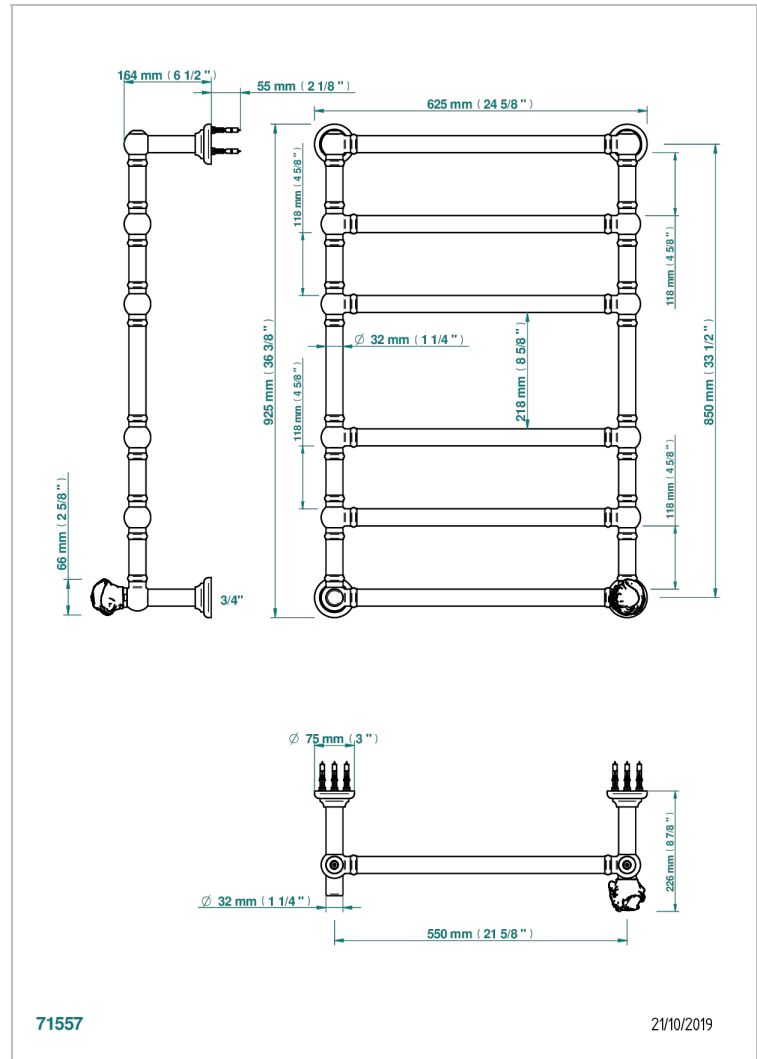

SUN DRAGON

U5D-TWT6H1

Traditional towel warmer, 6 rails, 625 mm x 925 mm, hydronic with 1 stylised handle

THG[®]
PARIS

CARACTERÍSTICAS

- Sun Dragon
- Traditional towel warmer, 6 rails, 625 mm x 925 mm, hydronic with 1 stylised handle

ESPECIFICACIONES TÉCNICAS

- Pression : 0,5 bars < P < 3 bars (recommandée)
- Pressure : 7.25 psi < P < 43.5 psi (advised)
- Température eau maximale conseillée : 60°C
- Maximum water temperature advised: 140°F
- Hauteur minimale au sol (maximum height from the ground) : 60 cm (24")
- Puissance / Power : 128W à Delta T 30