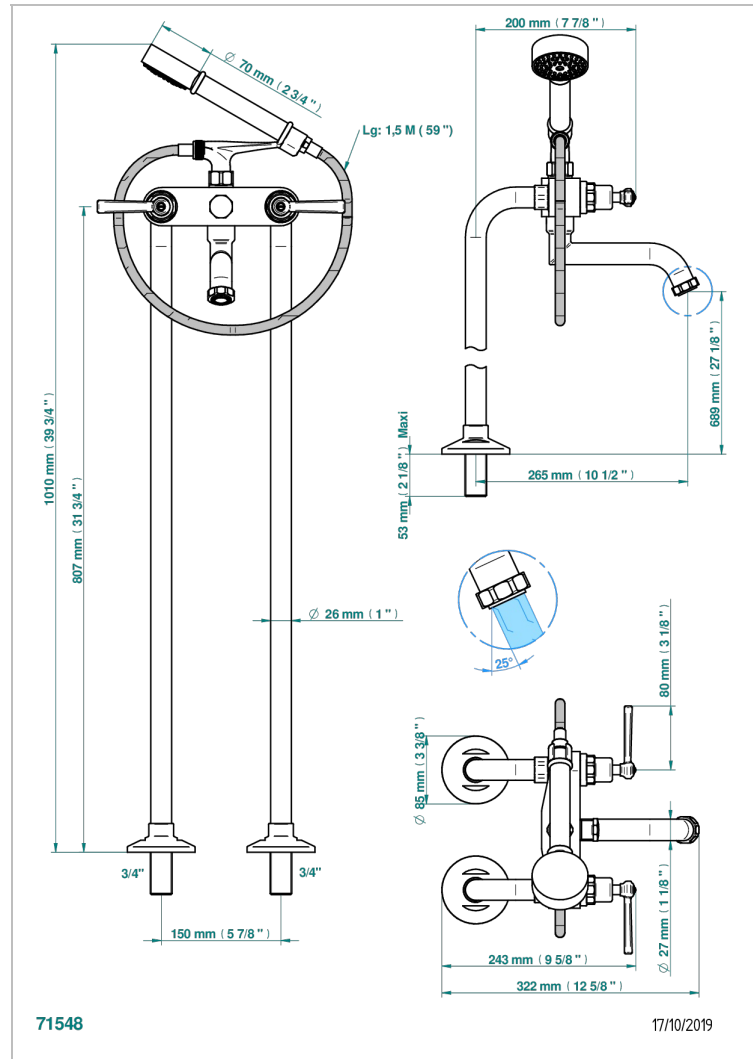

SAINT-GERMAIN WITH LEVER

G7D-13CS

Free-standing bath/shower mixer with upright connections

THG[®]
PARIS

CHARACTERISTIC

- ACS : 21ACCLY034

STANDARDS

RELATED SKU'S

- Ref. G00-13800A Set of installation for tub filler

AVAILABLE FINITIONS

Antique nickel - H28
Black ceram - D30
Blush PVD - H62
Brass color PVD - H49
Brown bronze color PVD - F33
Gold color PVD - H52

Graphite PVD - H64
Lacquered light bronze - D01
Matt Umber PVD - H67
Matt blush PVD - H60
Matt brass color PVD - H50
Matt brown bronze color PVD - F34