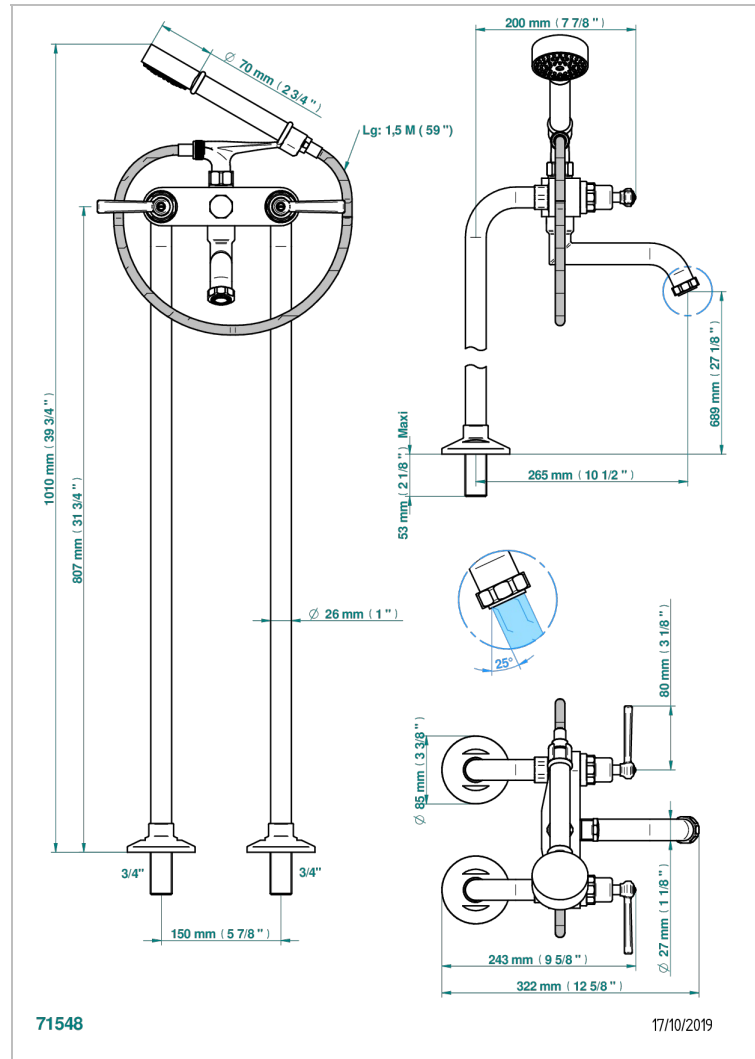

SAINT-GERMAIN WITH LEVER

G7D-13CS

Free-standing bath/shower mixer with upright connections

THG[®]
PARIS

CHARACTERISTIC

- ACS : 21ACCLY034

STANDARDS

RELATED SKU'S

- Ref. G00-13800A Set of installation for tub filler

AVAILABLE FINITIONS

Antique nickel - H28
Black ceram - D30
Blush PVD - H62
Brass color PVD - H49
Brown bronze color PVD - F33
Gold color PVD - H52

Graphite PVD - H64
Lacquered light bronze - D01
Matt Umber PVD - H67
Matt blush PVD - H60
Matt brass color PVD - H50
Matt brown bronze color PVD - F34