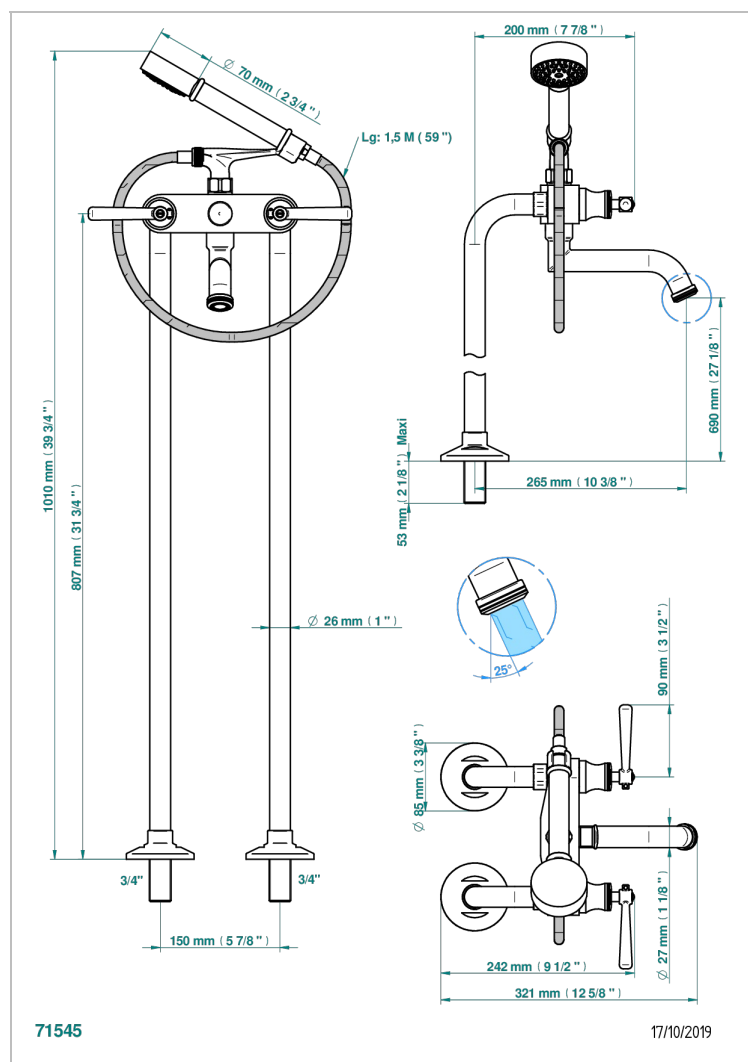

BEAUBOURG WITH LEVER HANDLES

G7B-13CS

Bath shower tub filler with floor risers

CHARACTERISTIC

- ACS : 21ACCLY034

STANDARDS

AVAILABLE FINITIONS

Black ceram - D30
Blush PVD - H62
Brass color PVD - H49
Brown bronze color PVD - F33
Chrome polished - A02
Chrome polished / gold polished - G02

Gold color PVD - H52
Gold mat - F07
Gold polished - F01
Graphite PVD - H64
Light coated bronze - D01
Matt Umber PVD - H67

Matt blush PVD - H60
Matt brass color PVD - H50
Matt brown bronze color PVD - F34
Matt chrome (American satin) - C02
Matt gold color PVD - H53
Matt graphite PVD - H65

Matt nickel (American satin) - C01
Matt nickel color PVD - H56
Natural smoked Brass - A13
Nickel antique / Sovereign - H28
Nickel color PVD - H55
Nickel polished - B01

Soft gold - F30
Soft matt gold - F31
Umber PVD - H66