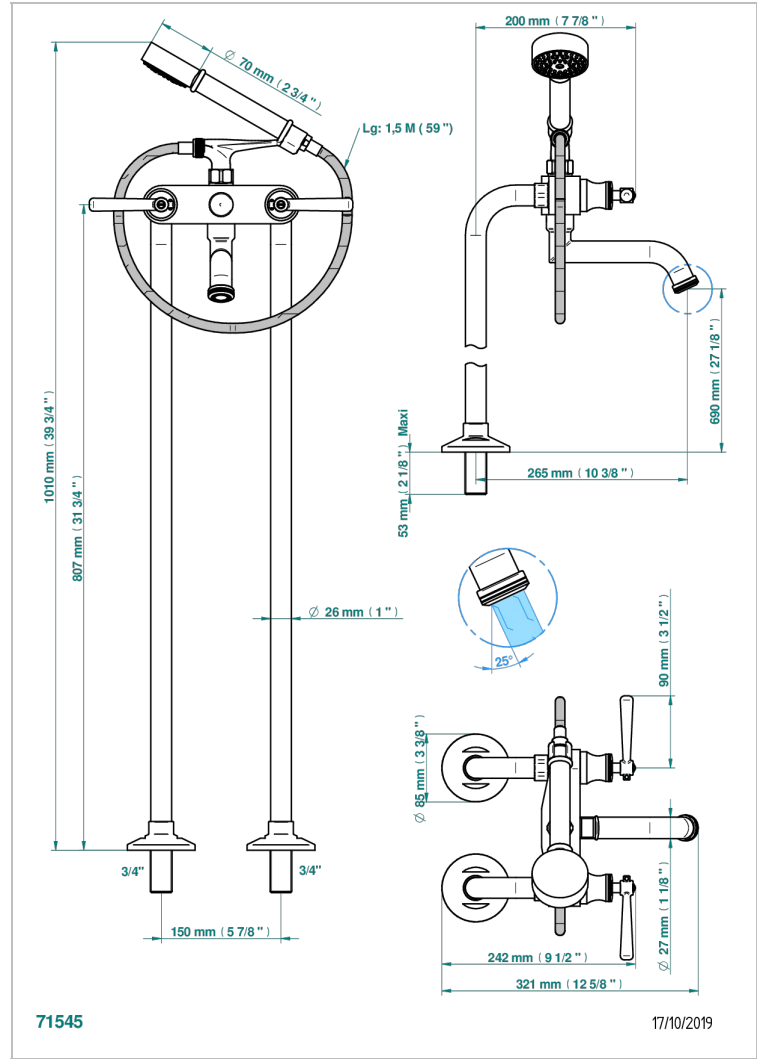

BEAUBOURG WITH LEVER

G7B-13CS

Free-standing bath/shower mixer with upright connections

THG[®]
PARIS

CHARACTERISTIC

- ACS : 21ACCLY034

STANDARDS

RELATED SKU'S

- Ref. G00-13800A Set of installation for tub filler

AVAILABLE FINITIONS

Antique nickel - H28
Black ceram - D30
Blush PVD - H62
Brass color PVD - H49
Brown bronze color PVD - F33
Gold color PVD - H52

Graphite PVD - H64
Lacquered light bronze - D01
Matt Umber PVD - H67
Matt blush PVD - H60
Matt brass color PVD - H50
Matt brown bronze color PVD - F34