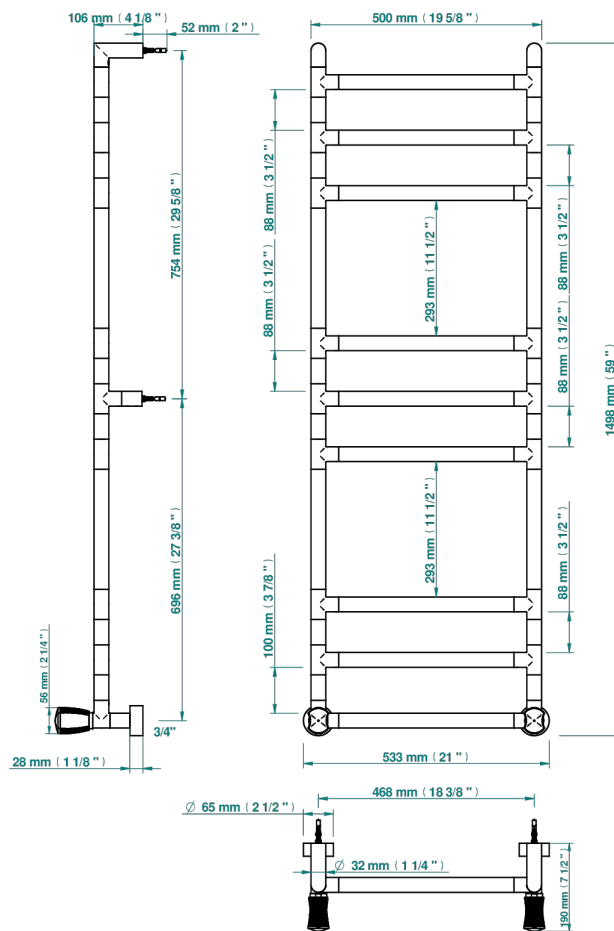

# INFINI WHITE PORCELAIN WITH GOLD DECOR

U2F-TWR9H2

Contemporary round towel warmer, 9 rails, 533 mm x 1487 mm, hydronic with 2 stylised handles

71544

18/10/2019

## CHARACTERISTIC

- Infini White Porcelain with Gold decor
- Contemporary round towel warmer, 9 rails, 533 mm x 1487 mm, hydronic with 2 stylised handles

## TECHNICAL SPECS

- Pression : 0,5 bars < P < 3 bars (recommandée)
- Pressure : 7.25 psi < P < 43.5 psi (advised)
- Température eau maximale conseillée : 60°C
- Maximum water temperature advised: 140°F
- Hauteur minimale au sol (maximum height from the ground) : 60 cm (24")
- Puissance / Power : 132W à Delta T 30