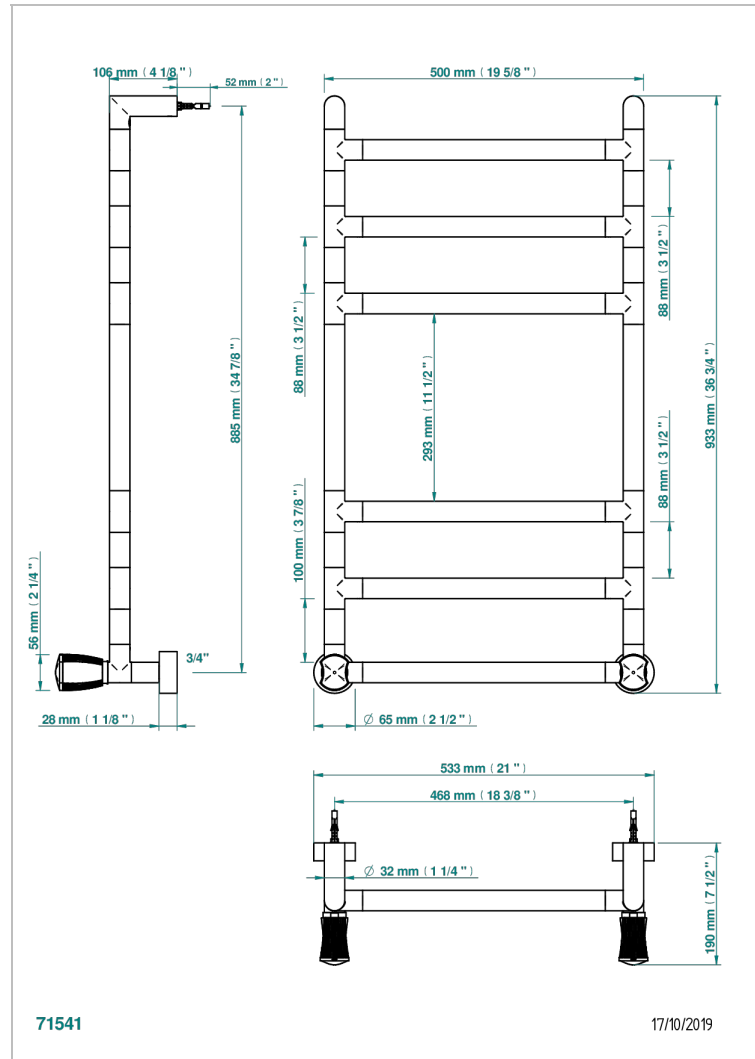

INFINI WHITE PORCELAIN WITH GOLD DECOR

U2F-TWR6H2

Contemporary round towel warmer, 6 rails, 533 mm x 922 mm, hydronic with 2 stylised handles

THG[®]
PARIS

CARACTERÍSTICAS

- Infini White Porcelain with Gold decor
- Contemporary round towel warmer, 6 rails, 533 mm x 922 mm, hydronic with 2 stylised handles

ESPECIFICACIONES TÉCNICAS

- Pression : 0,5 bars < P < 3 bars (recommandée)
- Pressure : 7.25 psi < P < 43.5 psi (advised)
- Température eau maximale conseillée : 60°C
- Maximum water temperature advised: 140°F
- Hauteur minimale au sol (maximum height from the ground) : 60 cm (24")
- Puissance / Power : 88W à Delta T 30