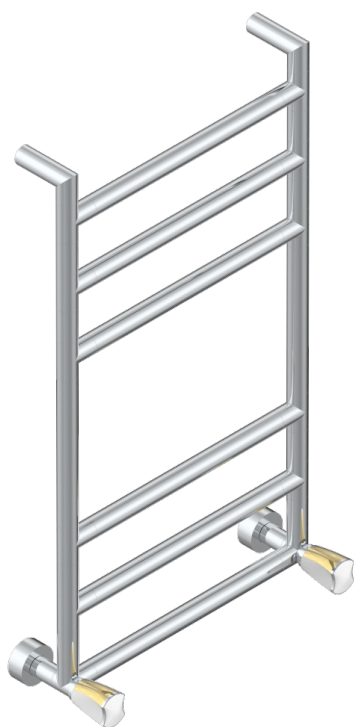

INFINI WHITE PORCELAIN WITH GOLD DECOR

U2F-TWR6H2

Contemporary round towel warmer, 6 rails, 533 mm x 922 mm, hydronic with 2 stylised handles

CHARACTERISTIC

- Infini White Porcelain with Gold decor
- Contemporary round towel warmer, 6 rails, 533 mm x 922 mm, hydronic with 2 stylised handles

TECHNICAL SPECS

- Pression : 0,5 bars < P < 3 bars (recommandée)
- Pressure : 7.25 psi < P < 43.5 psi (advised)
- Température eau maximale conseillée : 60°C
- Maximum water temperature advised: 140°F
- Hauteur minimale au sol (maximum height from the ground) : 60 cm (24")
- Puissance / Power : 88W à Delta T 30