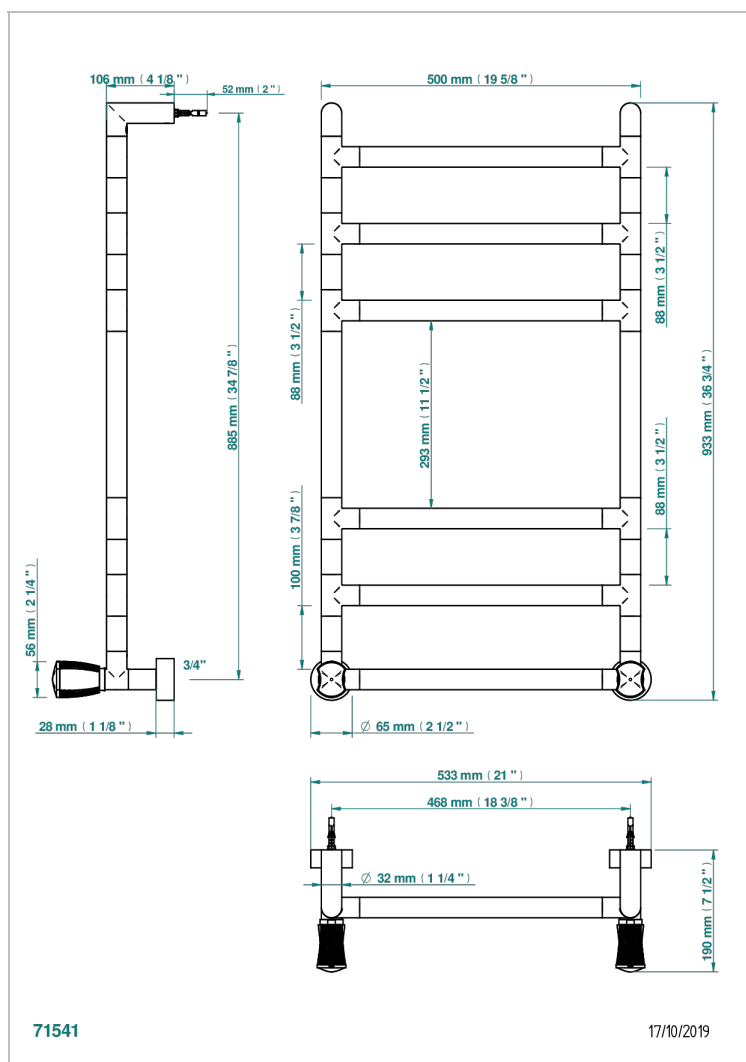

INFINI WHITE PORCELAIN WITH GOLD DECOR

U2F-TWR6H2

Contemporary round towel warmer, 6 rails, 533 mm x 922 mm, hydronic with 2 stylised handles

CHARACTERISTIC

- Infini White Porcelain with Gold decor
- Contemporary round towel warmer, 6 rails, 533 mm x 922 mm, hydronic with 2 stylised handles

TECHNICAL SPECS

- Pression : 0,5 bars < P < 3 bars (recommandée)
- Pressure : 7.25 psi < P < 43.5 psi (advised)
- Température eau maximale conseillée : 60°C
- Maximum water temperature advised: 140°F
- Hauteur minimale au sol (maximum height from the ground) : 60 cm (24")
- Puissance / Power : 88W à Delta T 30