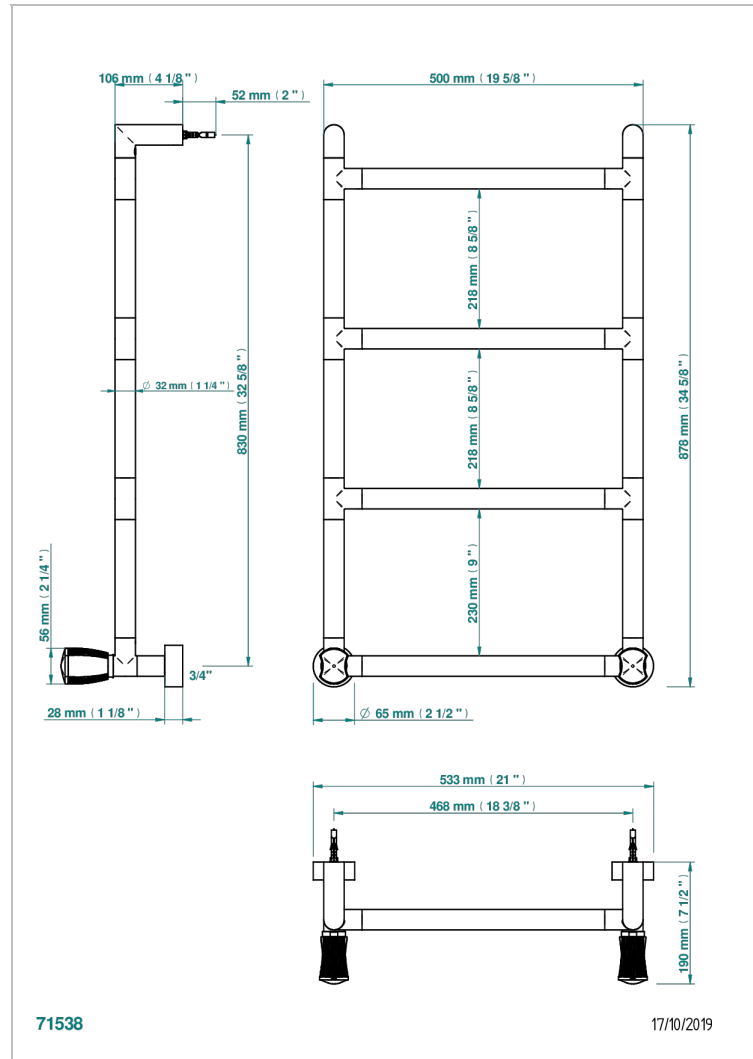

INFINI WHITE PORCELAIN WITH GOLD DECOR

U2F-TWR4H2

Contemporary round towel warmer, 4 rails, 533 mm x 867 mm, hydronic with 2 stylised handles

THG[®]
PARIS

CARACTERÍSTICAS

- Infini White Porcelain with Gold decor
- Contemporary round towel warmer, 4 rails, 533 mm x 867 mm, hydronic with 2 stylised handles

ESPECIFICACIONES TÉCNICAS

- Pression : 0,5 bars < P < 3 bars (recommandée)
- Pressure : 7.25 psi < P < 43.5 psi (advised)
- Température eau maximale conseillée : 60°C
- Maximum water temperature advised: 140°F
- Hauteur minimale au sol (maximum height from the ground) : 60 cm (24")
- Puissance / Power : 59W à Delta T 30