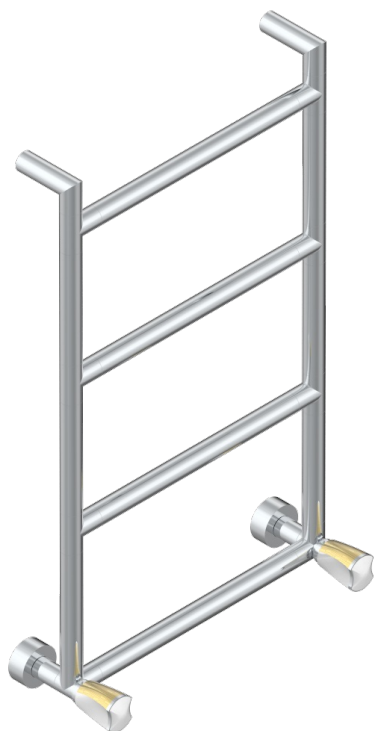

# INFINI WHITE PORCELAIN WITH GOLD DECOR

U2F-TWR4H2

THG<sup>®</sup>  
PARIS

Contemporary round towel warmer, 4 rails, 533 mm x 867 mm, hydronic with 2 stylised handles

## CHARACTERISTIC

- Infini White Porcelain with Gold decor
- Contemporary round towel warmer, 4 rails, 533 mm x 867 mm, hydronic with 2 stylised handles

## TECHNICAL SPECS

- Pression : 0,5 bars < P < 3 bars (recommandée)
- Pressure : 7.25 psi < P < 43.5 psi (advised)
- Température eau maximale conseillée : 60°C
- Maximum water temperature advised: 140°F
- Hauteur minimale au sol (maximum height from the ground) : 60 cm (24")
- Puissance / Power : 59W à Delta T 30