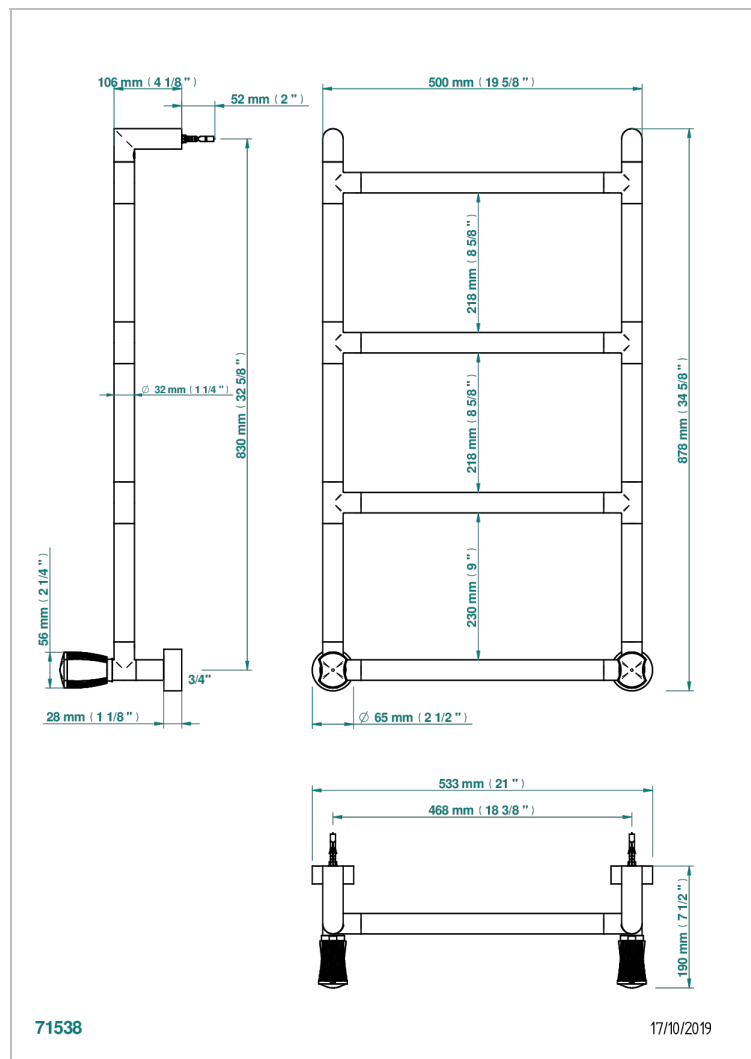

# INFINI WHITE PORCELAIN WITH GOLD DECOR

U2F-TWR4H2

THG<sup>®</sup>  
PARIS

Contemporary round towel warmer, 4 rails, 533 mm x 867 mm, hydronic with 2 stylised handles

## CHARACTERISTIC

- Infini White Porcelain with Gold decor
- Contemporary round towel warmer, 4 rails, 533 mm x 867 mm, hydronic with 2 stylised handles

## TECHNICAL SPECS

- Pression : 0,5 bars < P < 3 bars (recommandée)
- Pressure : 7.25 psi < P < 43.5 psi (advised)
- Température eau maximale conseillée : 60°C
- Maximum water temperature advised: 140°F
- Hauteur minimale au sol (maximum height from the ground) : 60 cm (24")
- Puissance / Power : 59W à Delta T 30