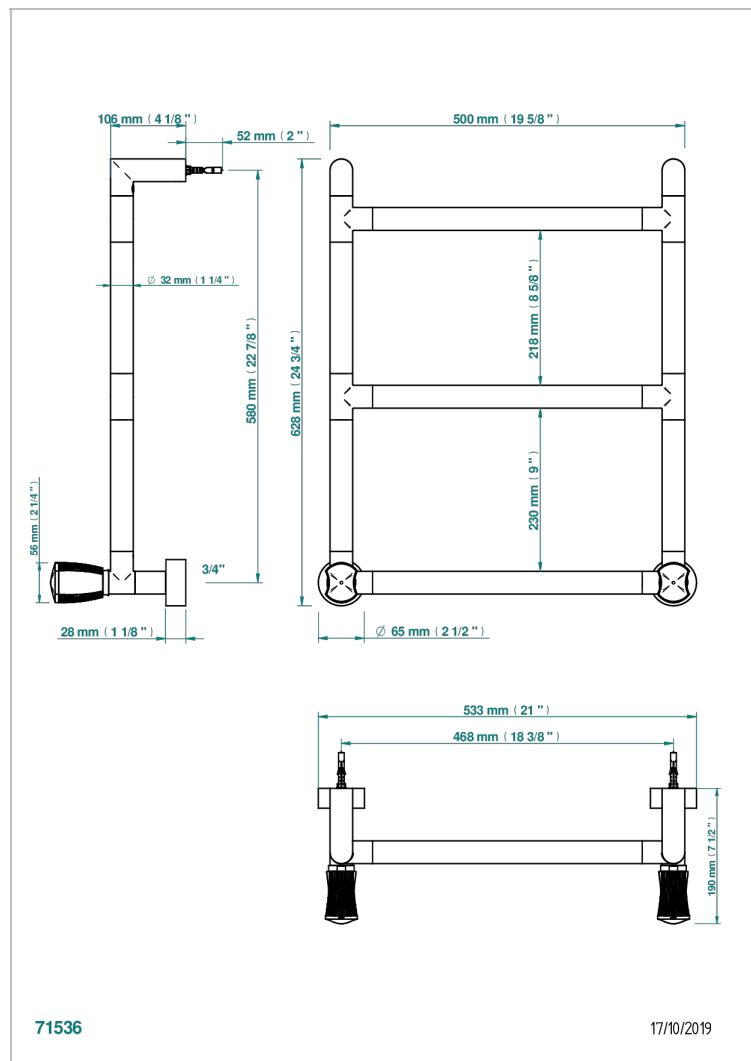

INFINI WHITE PORCELAIN WITH GOLD DECOR

U2F-TWR3H2

Contemporary round towel warmer, 3 rails, 533 mm x 617 mm, hydronic with 2 stylised handles

CARACTERÍSTICAS

- Infini White Porcelain with Gold decor
- Contemporary round towel warmer, 3 rails, 533 mm x 617 mm, hydronic with 2 stylised handles

ESPECIFICACIONES TÉCNICAS

- Pression : 0,5 bars < P < 3 bars (recommandée)
- Pressure : 7.25 psi < P < 43.5 psi (advised)
- Température eau maximale conseillée : 60°C
- Maximum water temperature advised: 140°F
- Hauteur minimale au sol (maximum height from the ground) : 60 cm (24")
- Puissance / Power : 44W à Delta T 30