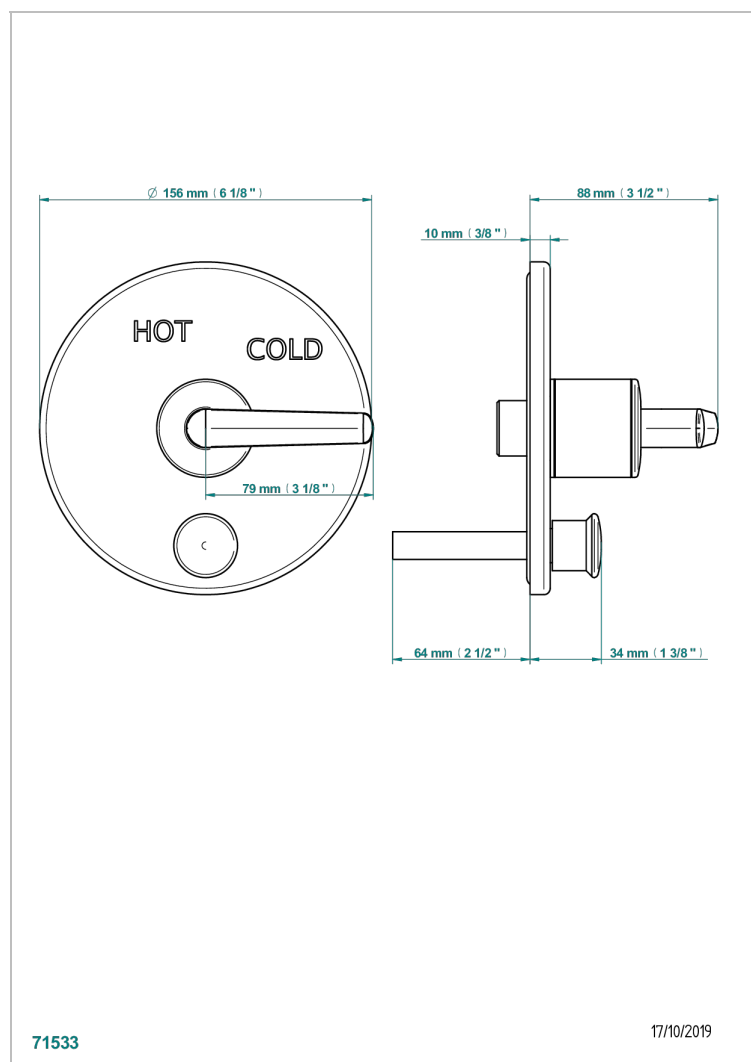

# SYSTEM SMOOTH METAL WITH LEVER HANDLES

G9B-321B

THG<sup>®</sup>  
PARIS

Trim only for pressure balance with diverter system

## CHARACTERISTIC

- System Smooth Metal with lever handles
- Trim only for pressure balance with diverter system