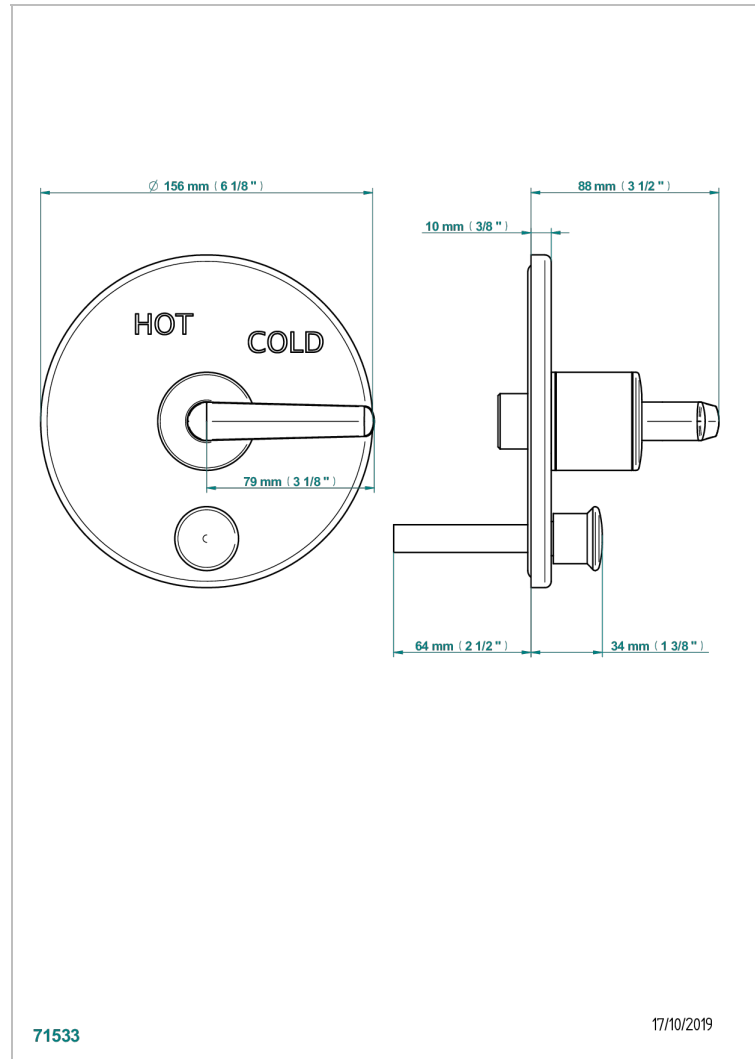

BONDI WITH LEVER HANDLES

G7G-321B

Trim only for pressure balance with diverter system

THG[®]
PARIS

71533

17/10/2019

CHARACTERISTIC

- Bondi with lever handles
- Trim only for pressure balance with diverter system