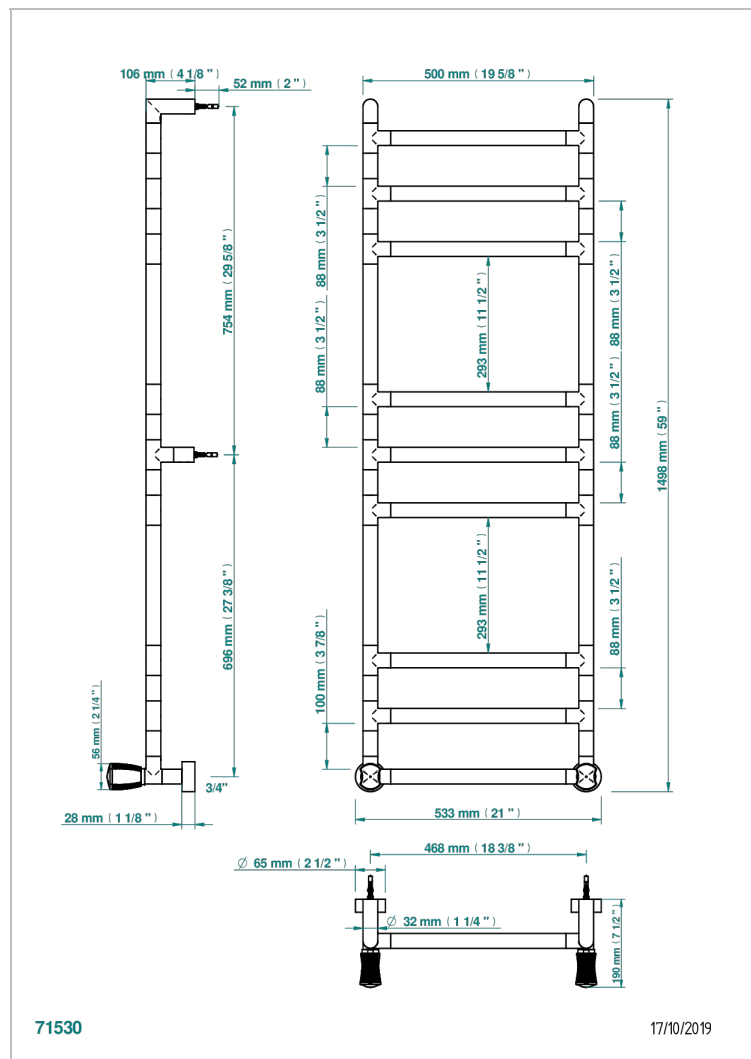

INFINI WHITE PORCELAIN WITH PLATINUM DECOR

U2E-TWR9H2

Contemporary round towel warmer, 9 rails, 533 mm x 1487 mm, hydronic with 2 stylised handles

71530

17/10/2019

CHARACTERISTIC

- Infini White Porcelain with Platinum decor
- Contemporary round towel warmer, 9 rails, 533 mm x 1487 mm, hydronic with 2 stylised handles

TECHNICAL SPECS

- Pression : 0,5 bars < P < 3 bars (recommandée)
- Pressure : 7.25 psi < P < 43.5 psi (advised)
- Température eau maximale conseillée : 60°C
- Maximum water temperature advised: 140°F
- Hauteur minimale au sol (maximum height from the ground) : 60 cm (24")
- Puissance / Power : 132W à Delta T 30