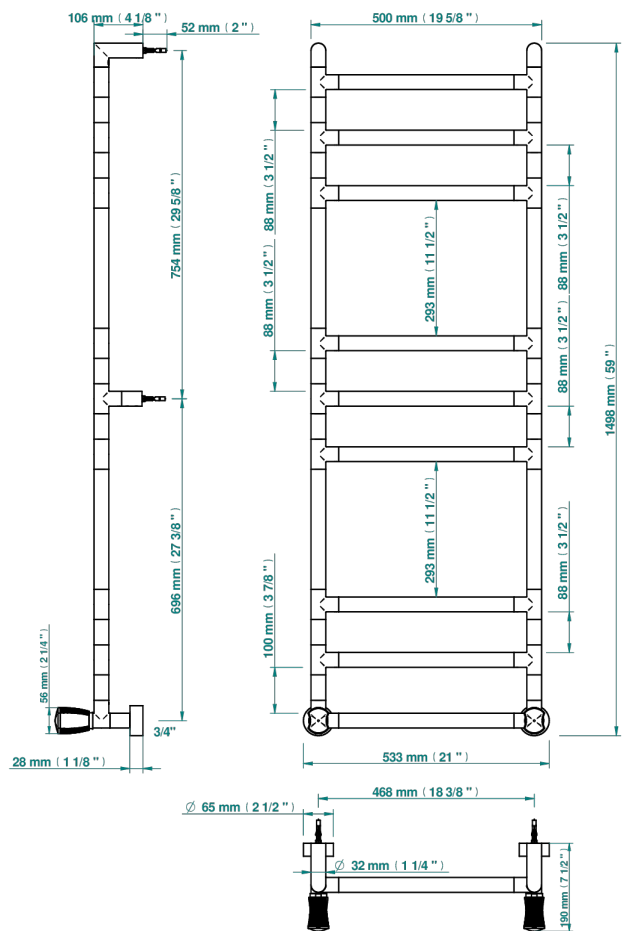

INFINI WHITE PORCELAIN WITH PLATINUM DECOR

U2E-TWR9H2

Contemporary round towel warmer, 9 rails, 533 mm x 1487 mm, hydronic with 2 stylised handles

71530

17/10/2019

CHARACTERISTIC

- Infini White Porcelain with Platinum decor
- Contemporary round towel warmer, 9 rails, 533 mm x 1487 mm, hydronic with 2 stylised handles

TECHNICAL SPECS

- Pression : 0,5 bars < P < 3 bars (recommandée)
- Pressure : 7.25 psi < P < 43.5 psi (advised)
- Température eau maximale conseillée : 60°C
- Maximum water temperature advised: 140°F
- Hauteur minimale au sol (maximum height from the ground) : 60 cm (24")
- Puissance / Power : 132W à Delta T 30