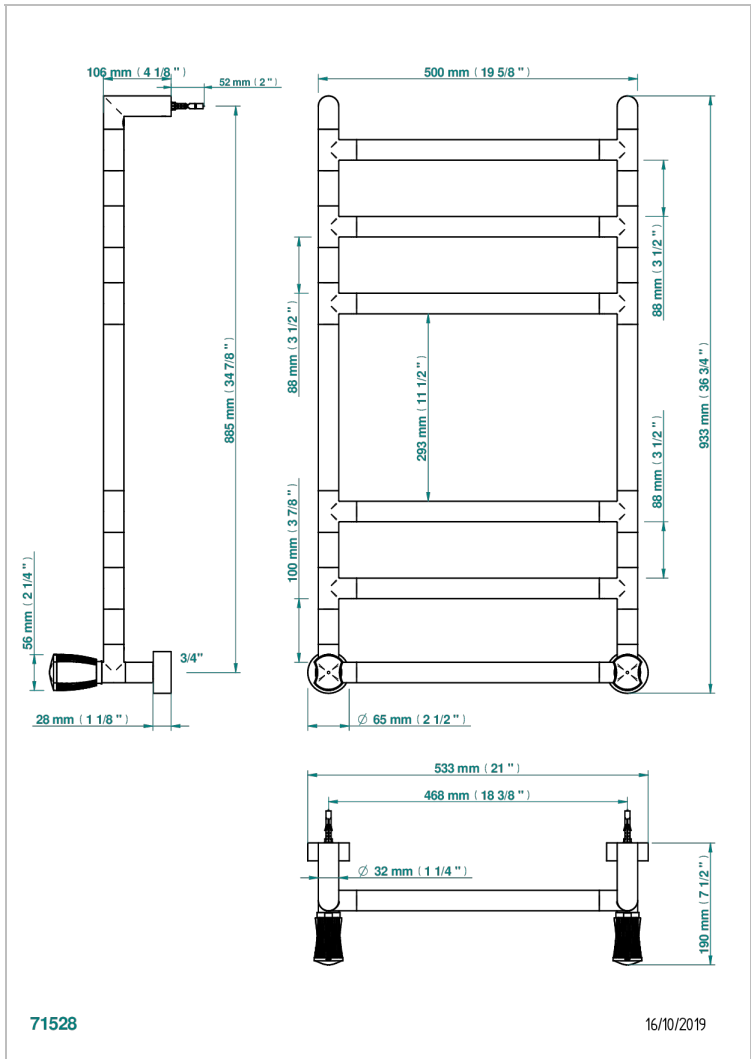

# INFINI WHITE PORCELAIN WITH PLATINUM DECOR

U2E-TWR6H2

Contemporary round towel warmer, 6 rails, 533 mm x 922 mm, hydronic with 2 stylised handles

## CARACTERÍSTICAS

- Infini White Porcelain with Platinum decor
- Contemporary round towel warmer, 6 rails, 533 mm x 922 mm, hydronic with 2 stylised handles

## ESPECIFICACIONES TÉCNICAS

- Pression : 0,5 bars < P < 3 bars (recommandée)
- Pressure : 7.25 psi < P < 43.5 psi (advised)
- Température eau maximale conseillée : 60°C
- Maximum water temperature advised: 140°F
- Hauteur minimale au sol (maximum height from the ground) : 60 cm (24")
- Puissance / Power : 88W à Delta T 30