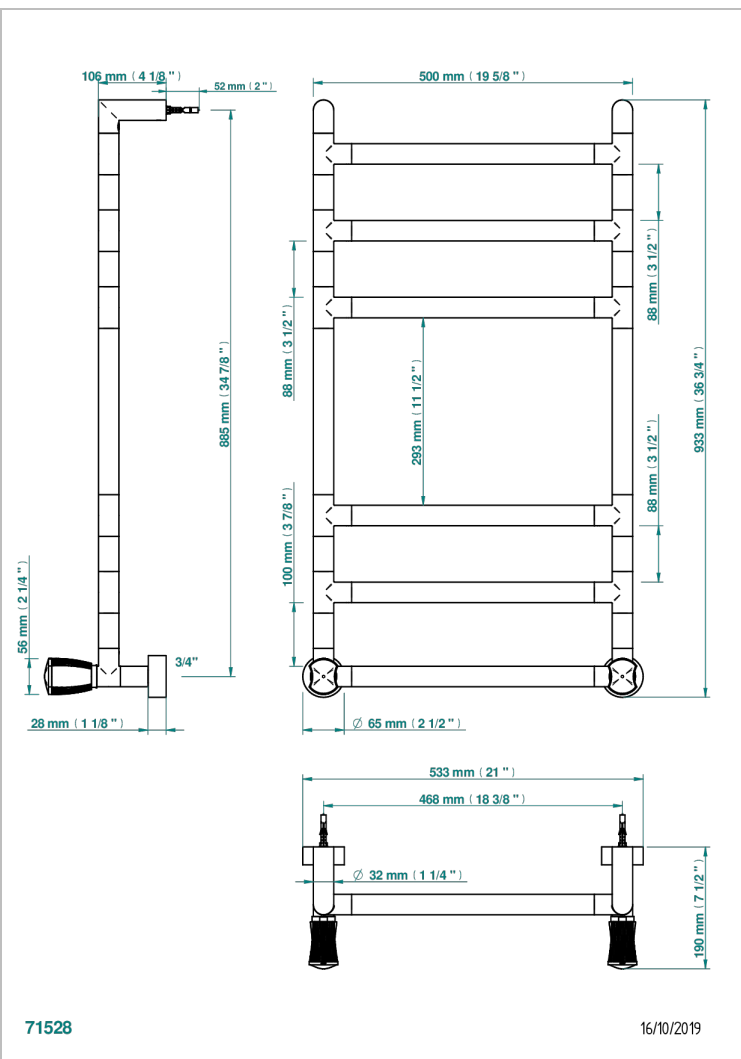

INFINI WHITE PORCELAIN WITH PLATINUM DECOR

U2E-TWR6H2

Contemporary round towel warmer, 6 rails, 533 mm x 922 mm, hydronic with 2 stylised handles

CHARACTERISTIC

- Infini White Porcelain with Platinum decor
- Contemporary round towel warmer, 6 rails, 533 mm x 922 mm, hydronic with 2 stylised handles

TECHNICAL SPECS

- Pression : 0,5 bars < P < 3 bars (recommandée)
- Pressure : 7.25 psi < P < 43.5 psi (advised)
- Température eau maximale conseillée : 60°C
- Maximum water temperature advised: 140°F
- Hauteur minimale au sol (maximum height from the ground) : 60 cm (24")
- Puissance / Power : 88W à Delta T 30