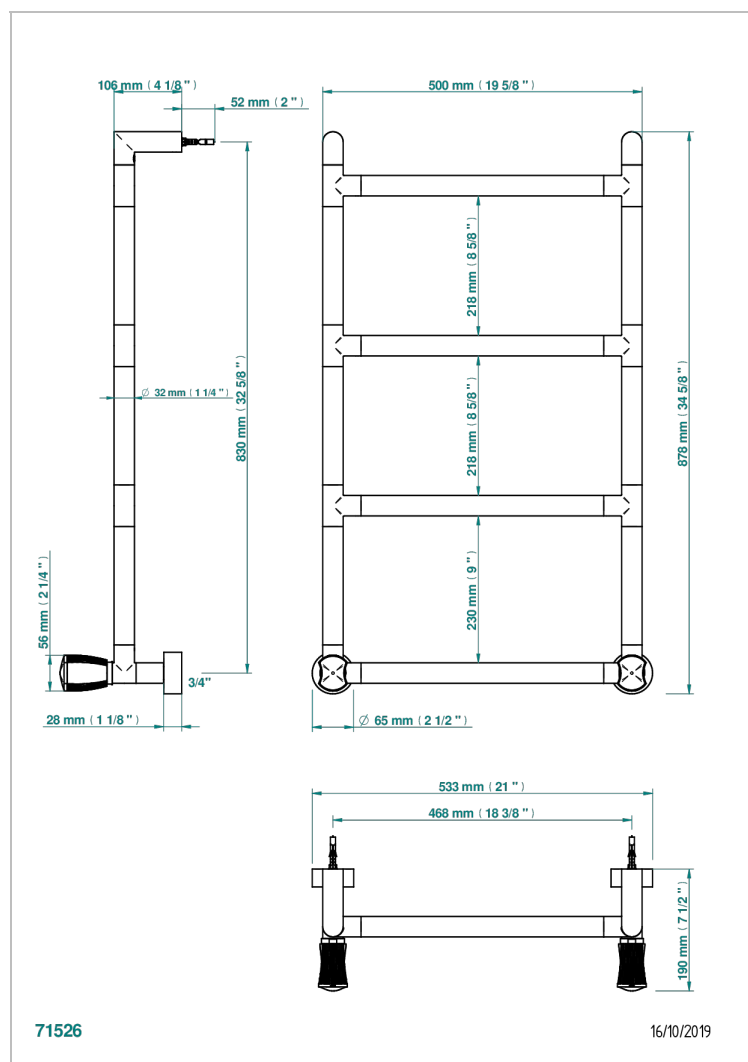

INFINI WHITE PORCELAIN WITH PLATINUM DECOR

U2E-TWR4H2

Contemporary round towel warmer, 4 rails, 533 mm x 867 mm, hydronic with 2 stylised handles

CARACTERÍSTICAS

- Infini White Porcelain with Platinum decor
- Contemporary round towel warmer, 4 rails, 533 mm x 867 mm, hydronic with 2 stylised handles

ESPECIFICACIONES TÉCNICAS

- Pression : 0,5 bars < P < 3 bars (recommandée)
- Pressure : 7.25 psi < P < 43.5 psi (advised)
- Température eau maximale conseillée : 60°C
- Maximum water temperature advised: 140°F
- Hauteur minimale au sol (maximum height from the ground) : 60 cm (24")
- Puissance / Power : 59W à Delta T 30