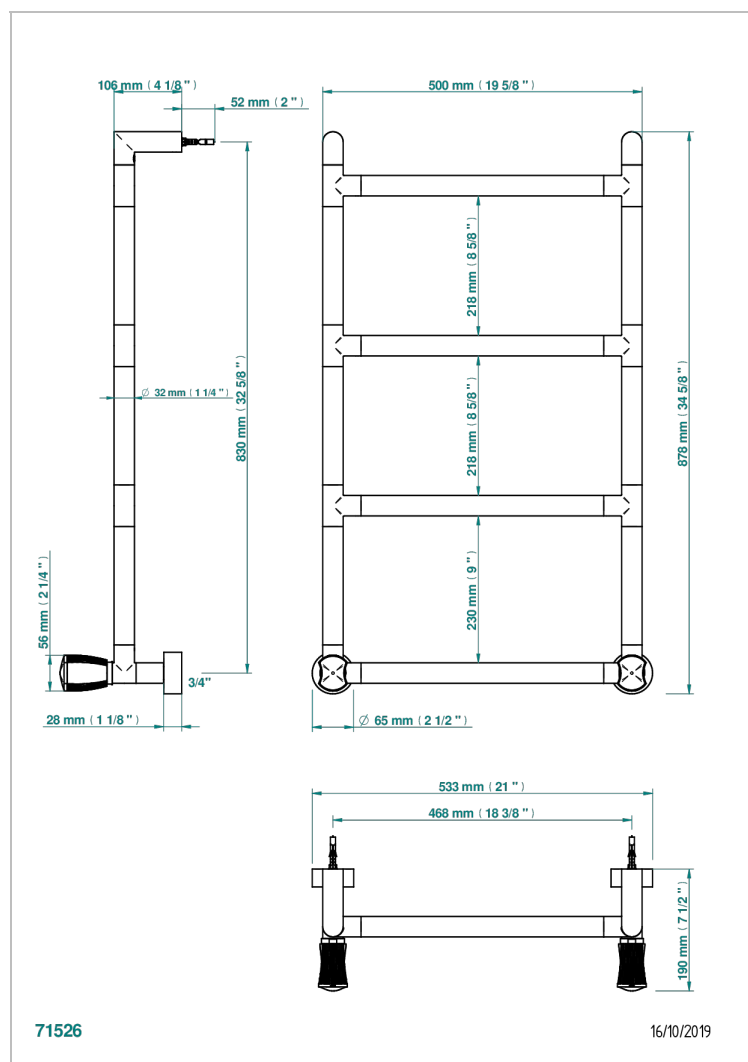

INFINI WHITE PORCELAIN WITH PLATINUM DECOR

U2E-TWR4H2

Contemporary round towel warmer, 4 rails, 533 mm x 867 mm, hydronic with 2 stylised handles

CHARACTERISTIC

- Infini White Porcelain with Platinum decor
- Contemporary round towel warmer, 4 rails, 533 mm x 867 mm, hydronic with 2 stylised handles

TECHNICAL SPECS

- Pression : 0,5 bars < P < 3 bars (recommandée)
- Pressure : 7.25 psi < P < 43.5 psi (advised)
- Température eau maximale conseillée : 60°C
- Maximum water temperature advised: 140°F
- Hauteur minimale au sol (maximum height from the ground) : 60 cm (24")
- Puissance / Power : 59W à Delta T 30