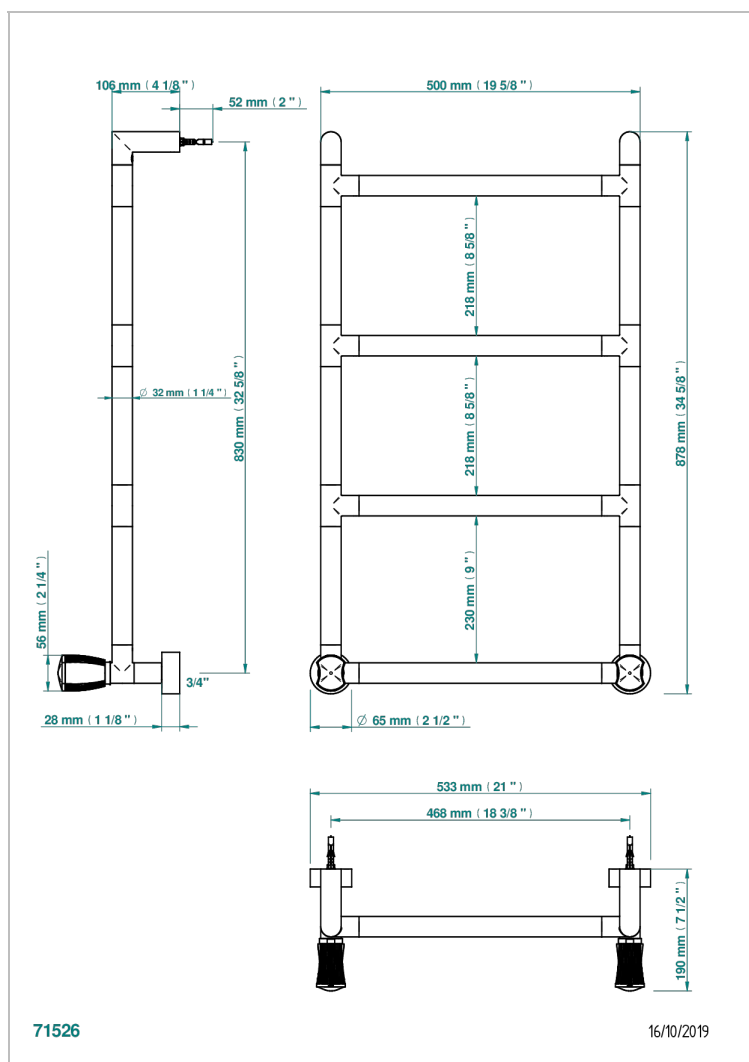

INFINI WHITE PORCELAIN WITH PLATINUM DECOR

U2E-TWR4H2

Contemporary round towel warmer, 4 rails, 533 mm x 867 mm, hydronic with 2 stylised handles

CARACTERÍSTICAS

- Infini White Porcelain with Platinum decor
- Contemporary round towel warmer, 4 rails, 533 mm x 867 mm, hydronic with 2 stylised handles

ESPECIFICACIONES TÉCNICAS

- Pression : 0,5 bars < P < 3 bars (recommandée)
- Pressure : 7.25 psi < P < 43.5 psi (advised)
- Température eau maximale conseillée : 60°C
- Maximum water temperature advised: 140°F
- Hauteur minimale au sol (maximum height from the ground) : 60 cm (24")
- Puissance / Power : 59W à Delta T 30