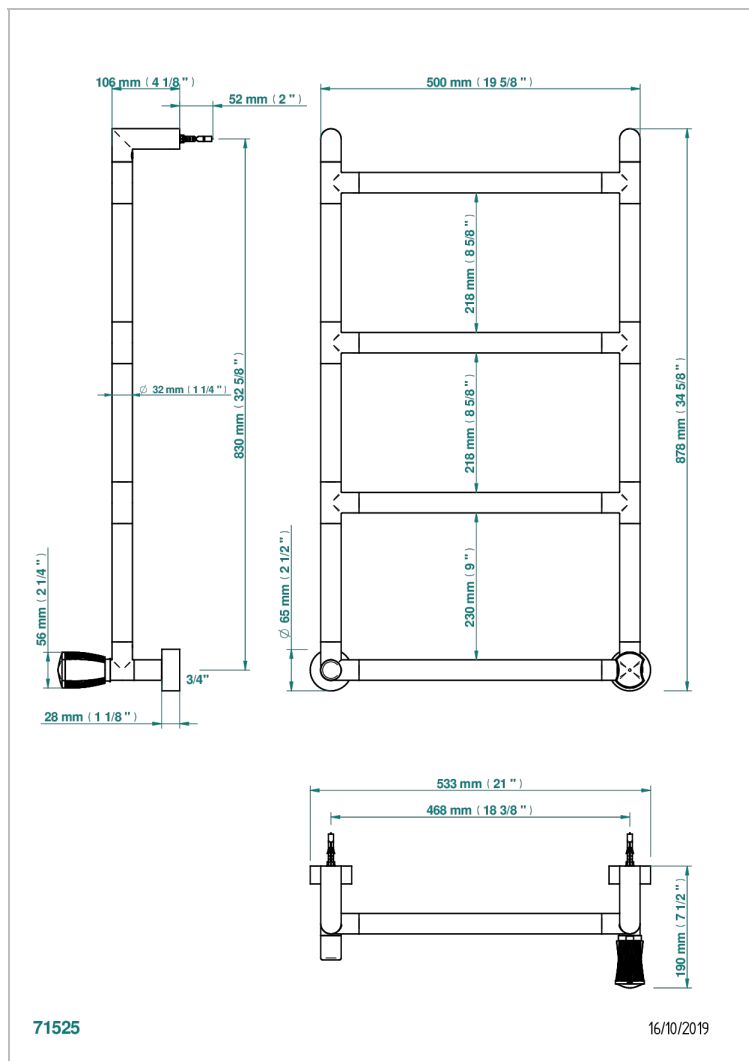

INFINI WHITE PORCELAIN WITH PLATINUM DECOR

U2E-TWR4H1

Contemporary round towel warmer, 4 rails, 533 mm x 867 mm, hydronic with 1 stylised handle

CARACTERÍSTICAS

- Infini White Porcelain with Platinum decor
- Contemporary round towel warmer, 4 rails, 533 mm x 867 mm, hydronic with 1 stylised handle

ESPECIFICACIONES TÉCNICAS

- Pression : 0,5 bars < P < 3 bars (recommandée)
- Pressure : 7.25 psi < P < 43.5 psi (advised)
- Température eau maximale conseillée : 60°C
- Maximum water temperature advised: 140°F
- Hauteur minimale au sol (maximum height from the ground) : 60 cm (24")
- Puissance / Power : 59W à Delta T 30