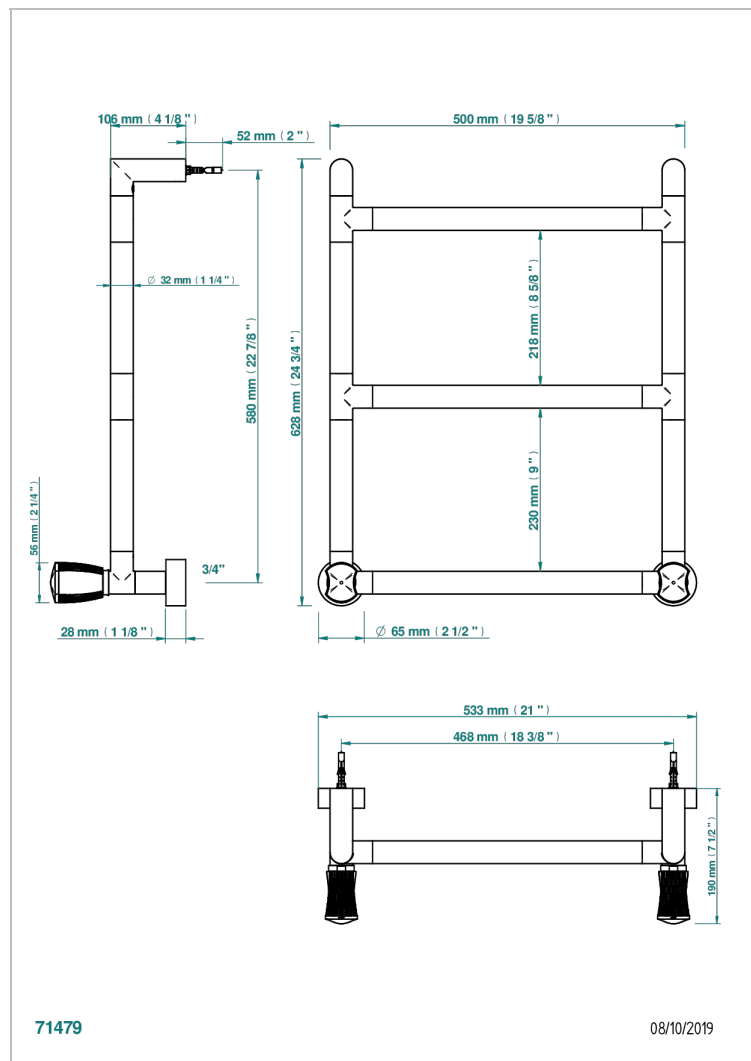

INFINI WHITE PORCELAIN WITH PLATINUM DECOR

U2E-TWR3H2

Contemporary round towel warmer, 3 rails, 533 mm x 617 mm, hydronic with 2 stylised handles

CARACTERÍSTICAS

- Infini White Porcelain with Platinum decor
- Contemporary round towel warmer, 3 rails, 533 mm x 617 mm, hydronic with 2 stylised handles

ESPECIFICACIONES TÉCNICAS

- Pression : 0,5 bars < P < 3 bars (recommandée)
- Pressure : 7.25 psi < P < 43.5 psi (advised)
- Température eau maximale conseillée : 60°C
- Maximum water temperature advised: 140°F
- Hauteur minimale au sol (maximum height from the ground) : 60 cm (24")
- Puissance / Power : 44W à Delta T 30