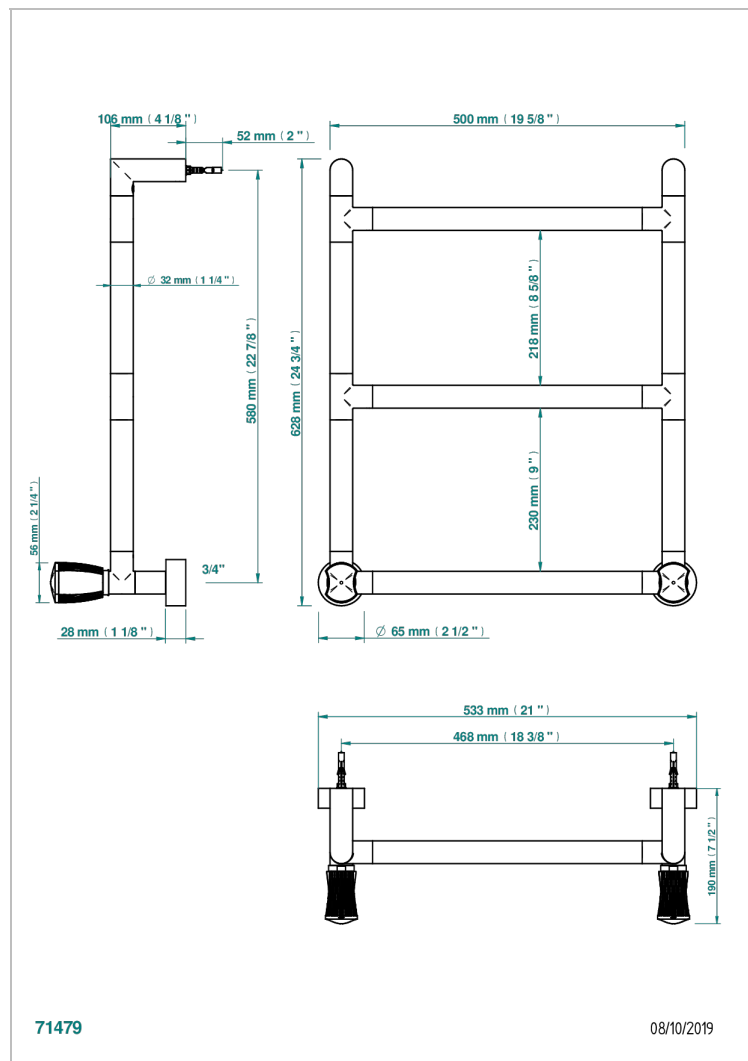

INFINI WHITE PORCELAIN WITH PLATINUM DECOR

U2E-TWR3H2

Contemporary round towel warmer, 3 rails, 533 mm x 617 mm, hydronic with 2 stylised handles

CHARACTERISTIC

- Infini White Porcelain with Platinum decor
- Contemporary round towel warmer, 3 rails, 533 mm x 617 mm, hydronic with 2 stylised handles

TECHNICAL SPECS

- Pression : 0,5 bars < P < 3 bars (recommandée)
- Pressure : 7.25 psi < P < 43.5 psi (advised)
- Température eau maximale conseillée : 60°C
- Maximum water temperature advised: 140°F
- Hauteur minimale au sol (maximum height from the ground) : 60 cm (24")
- Puissance / Power : 44W à Delta T 30