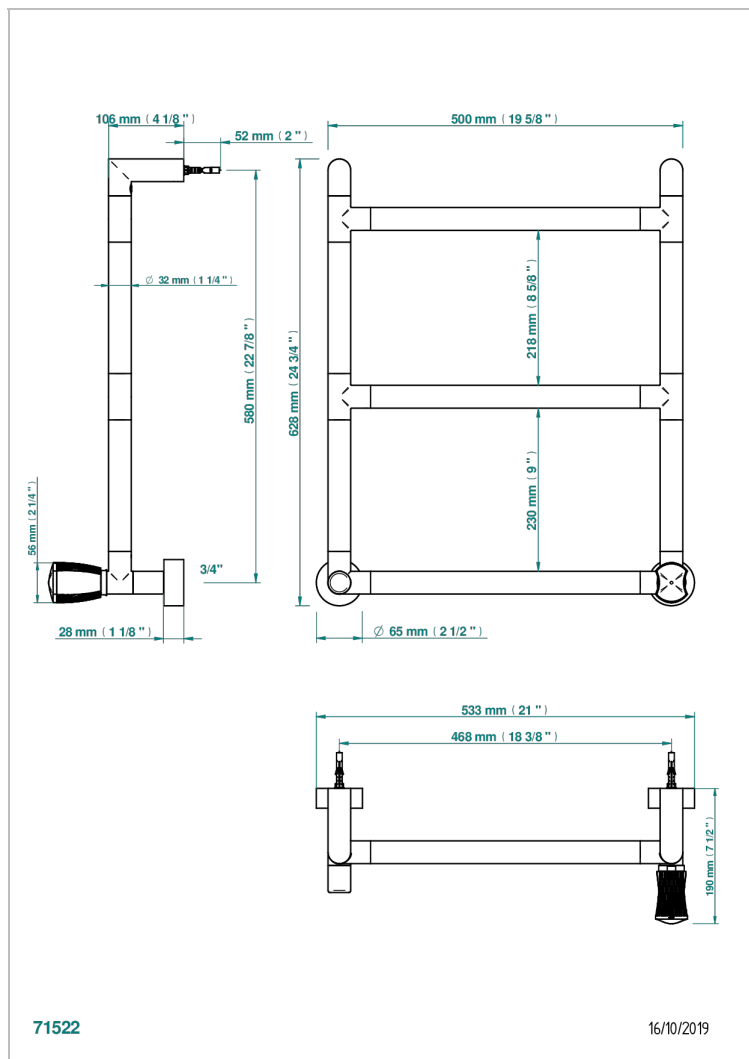

# INFINI WHITE PORCELAIN WITH PLATINUM DECOR

U2E-TWR3H1

Contemporary round towel warmer, 3 rails, 533 mm x 617 mm, hydronic with 1 stylised handle

## CARACTERÍSTICAS

- Infini White Porcelain with Platinum decor
- Contemporary round towel warmer, 3 rails, 533 mm x 617 mm, hydronic with 1 stylised handle

## ESPECIFICACIONES TÉCNICAS

- Pression : 0,5 bars < P < 3 bars (recommandée)
- Pressure : 7.25 psi < P < 43.5 psi (advised)
- Température eau maximale conseillée : 60°C
- Maximum water temperature advised: 140°F
- Hauteur minimale au sol (maximum height from the ground) : 60 cm (24")
- Puissance / Power : 44W à Delta T 30