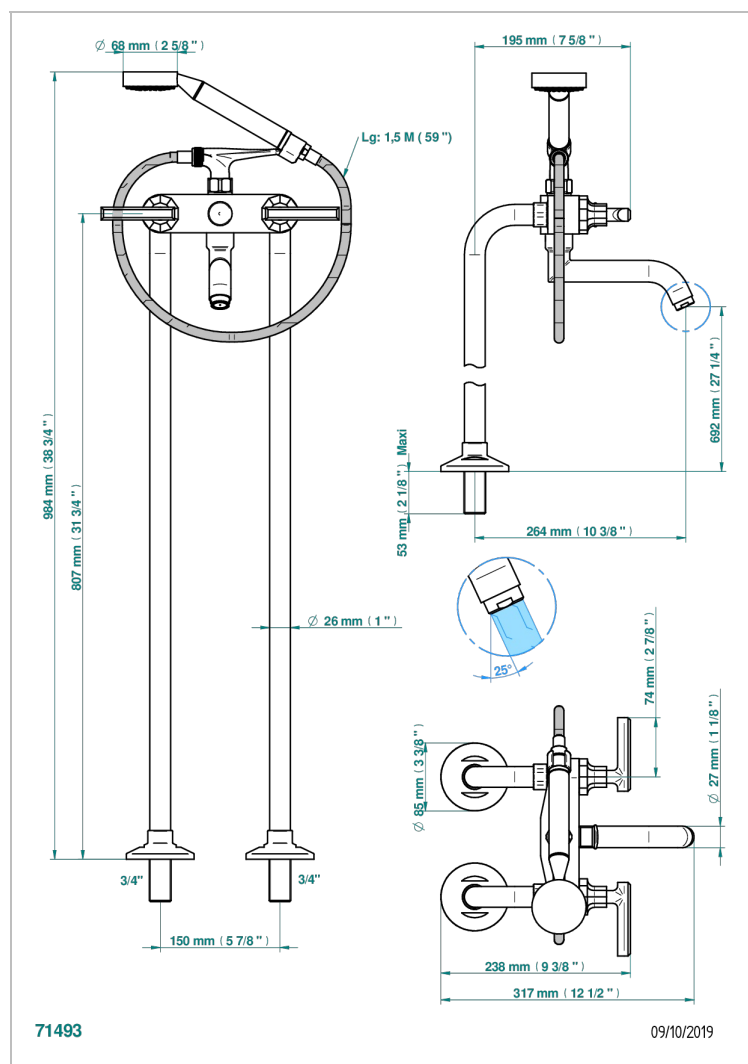

# LES ONDES WITH LEVER HANDLES

G8B-13CS

Bath shower tub filler with floor risers

## CHARACTERISTIC

- ACS : 21ACCLY034

Nickel antique / Sovereign - H28

Nickel color PVD - H55

Nickel polished - B01

Soft gold - F30

Soft matt gold - F31

Umber PVD - H66