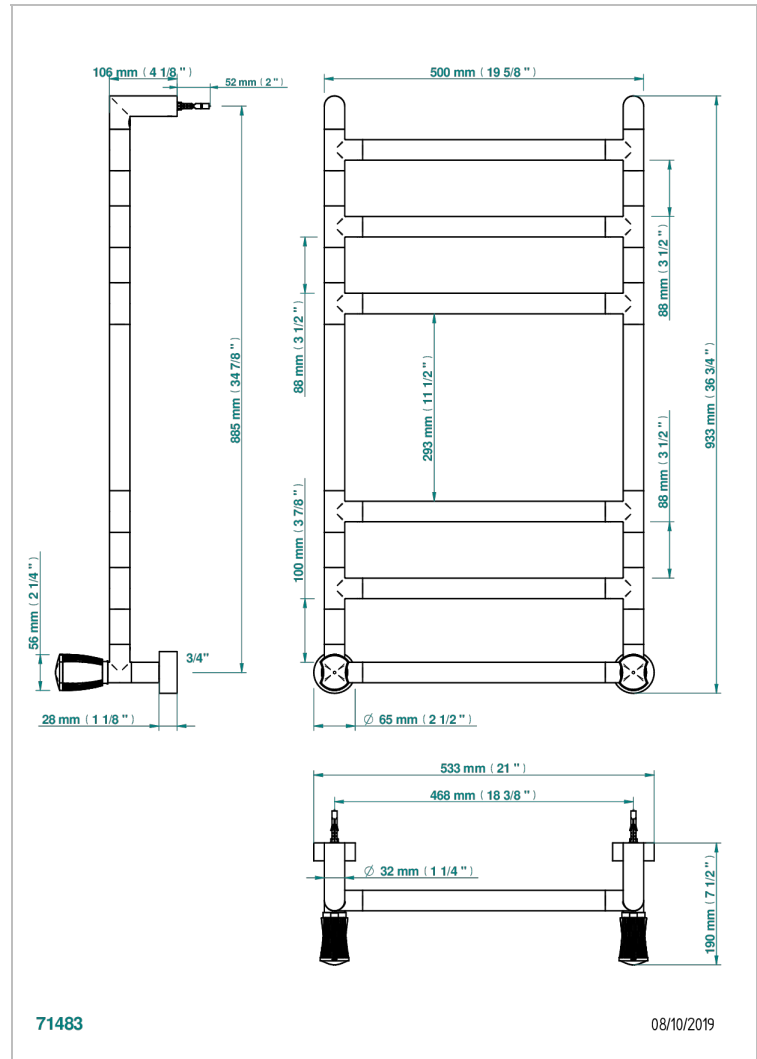

# INFINI WHITE PORCELAIN

U2D-TWR6H2

Contemporary round towel warmer, 6 rails, 533 mm x 922 mm, hydronic with 2 stylised handles

THG<sup>®</sup>  
PARIS

## CHARACTERISTIC

- Infini White Porcelain
- Contemporary round towel warmer, 6 rails, 533 mm x 922 mm, hydronic with 2 stylised handles

## TECHNICAL SPECS

- Pression : 0,5 bars < P < 3 bars (recommandée)
- Pressure : 7.25 psi < P < 43.5 psi (advised)
- Température eau maximale conseillée : 60°C
- Maximum water temperature advised: 140°F
- Hauteur minimale au sol (maximum height from the ground) : 60 cm (24")
- Puissance / Power : 88W à Delta T 30