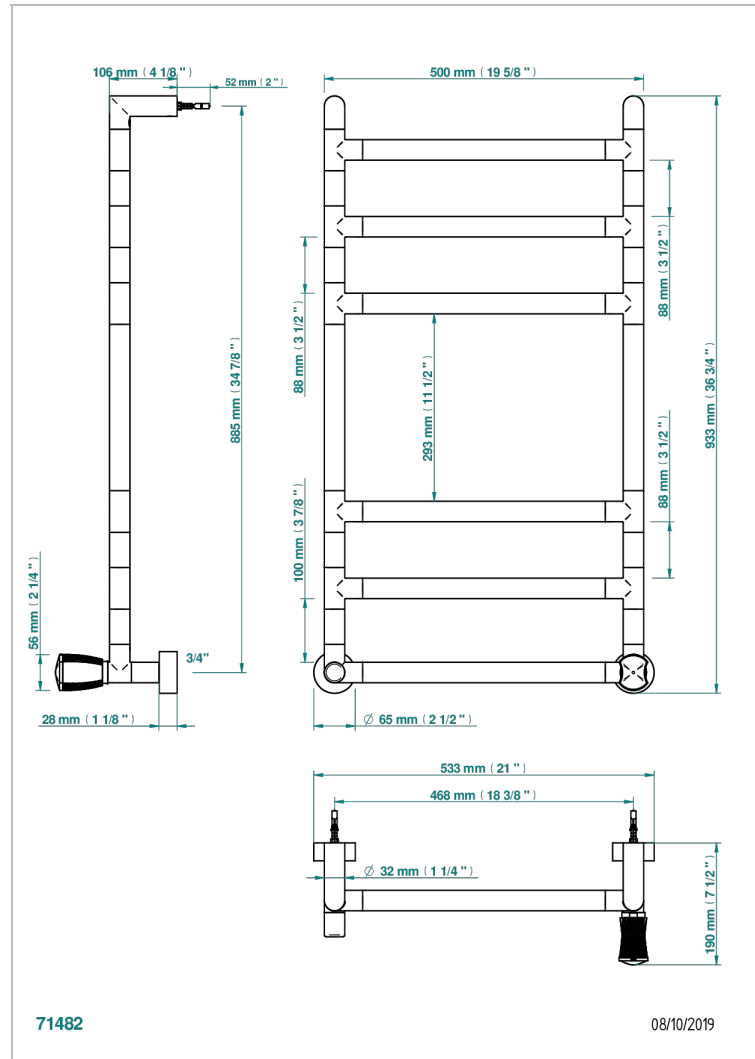

INFINI PORCELANA BLANCA

U2D-TWR6H1

Contemporary round towel warmer, 6 rails, 533 mm x 922 mm, hydronic with 1 stylised handle

THG[®]
PARIS

CARACTERÍSTICAS

- Infini porcelana blanca
- Contemporary round towel warmer, 6 rails, 533 mm x 922 mm, hydronic with 1 stylised handle

ESPECIFICACIONES TÉCNICAS

- Pression : 0,5 bars < P < 3 bars (recommandée)
- Pressure : 7.25 psi < P < 43.5 psi (advised)
- Température eau maximale conseillée : 60°C
- Maximum water temperature advised: 140°F
- Hauteur minimale au sol (maximum height from the ground) : 60 cm (24")
- Puissance / Power : 88W à Delta T 30