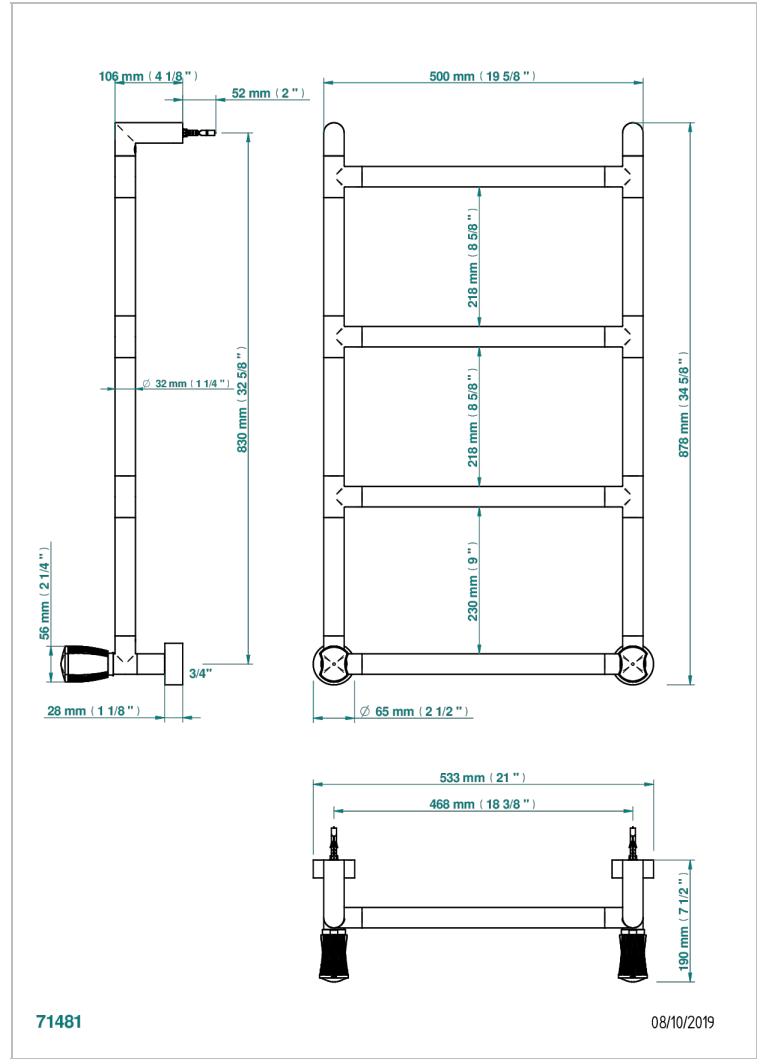

INFINI PORCELANA BLANCA

U2D-TWR4H2

Contemporary round towel warmer, 4 rails, 533 mm x 867 mm, hydronic with 2 stylised handles

THG[®]
PARIS

CARACTERÍSTICAS

- Infini porcelana blanca
- Contemporary round towel warmer, 4 rails, 533 mm x 867 mm, hydronic with 2 stylised handles

ESPECIFICACIONES TÉCNICAS

- Pression : 0,5 bars < P < 3 bars (recommandée)
- Pressure : 7.25 psi < P < 43.5 psi (advised)
- Température eau maximale conseillée : 60°C
- Maximum water temperature advised: 140°F
- Hauteur minimale au sol (maximum height from the ground) : 60 cm (24")
- Puissance / Power : 59W à Delta T 30