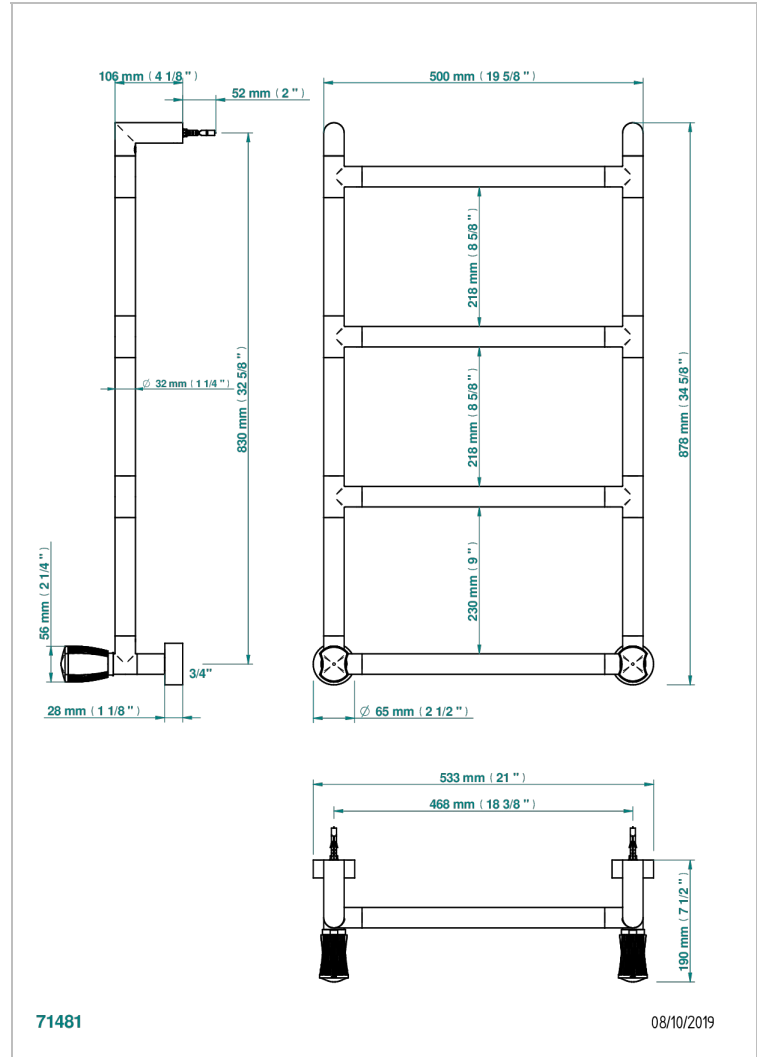

INFINI WHITE PORCELAIN

U2D-TWR4H2

Contemporary round towel warmer, 4 rails, 533 mm x 867 mm, hydronic with 2 stylised handles

THG[®]
PARIS

CHARACTERISTIC

- Infini White Porcelain
- Contemporary round towel warmer, 4 rails, 533 mm x 867 mm, hydronic with 2 stylised handles

TECHNICAL SPECS

- Pression : 0,5 bars < P < 3 bars (recommandée)
- Pressure : 7.25 psi < P < 43.5 psi (advised)
- Température eau maximale conseillée : 60°C
- Maximum water temperature advised: 140°F
- Hauteur minimale au sol (maximum height from the ground) : 60 cm (24")
- Puissance / Power : 59W à Delta T 30