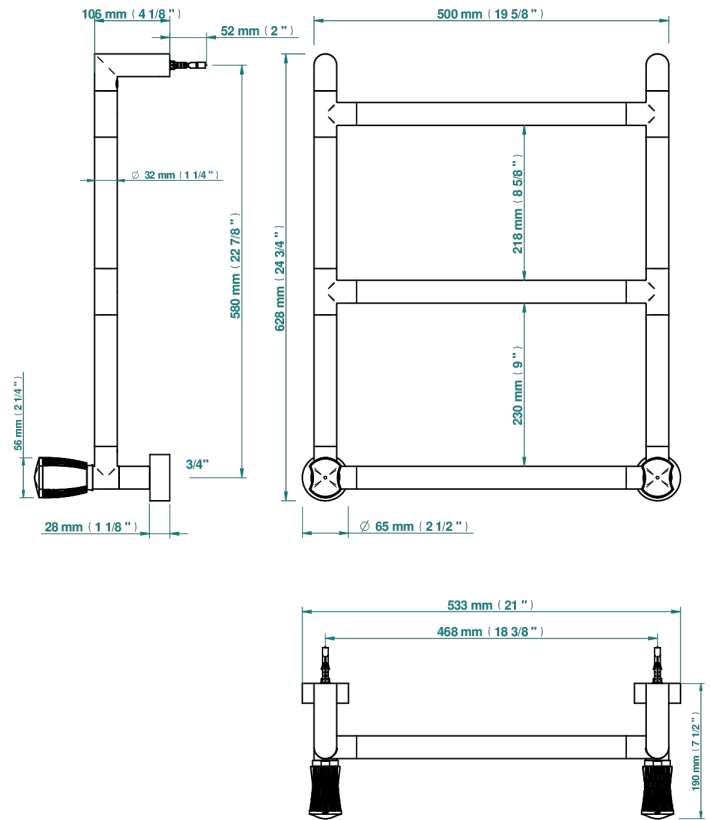

INFINI PORCELANA BLANCA

U2D-TWR3H2

Contemporary round towel warmer, 3 rails, 533 mm x 617 mm, hydronic with 2 stylised handles

THG[®]
PARIS

71479

08/10/2019

CARACTERÍSTICAS

- Infini porcelana blanca
- Contemporary round towel warmer, 3 rails, 533 mm x 617 mm, hydronic with 2 stylised handles

ESPECIFICACIONES TÉCNICAS

- Pression : 0,5 bars < P < 3 bars (recommandée)
- Pressure : 7.25 psi < P < 43.5 psi (advised)
- Température eau maximale conseillée : 60°C
- Maximum water temperature advised: 140°F
- Hauteur minimale au sol (maximum height from the ground) : 60 cm (24")
- Puissance / Power : 44W à Delta T 30