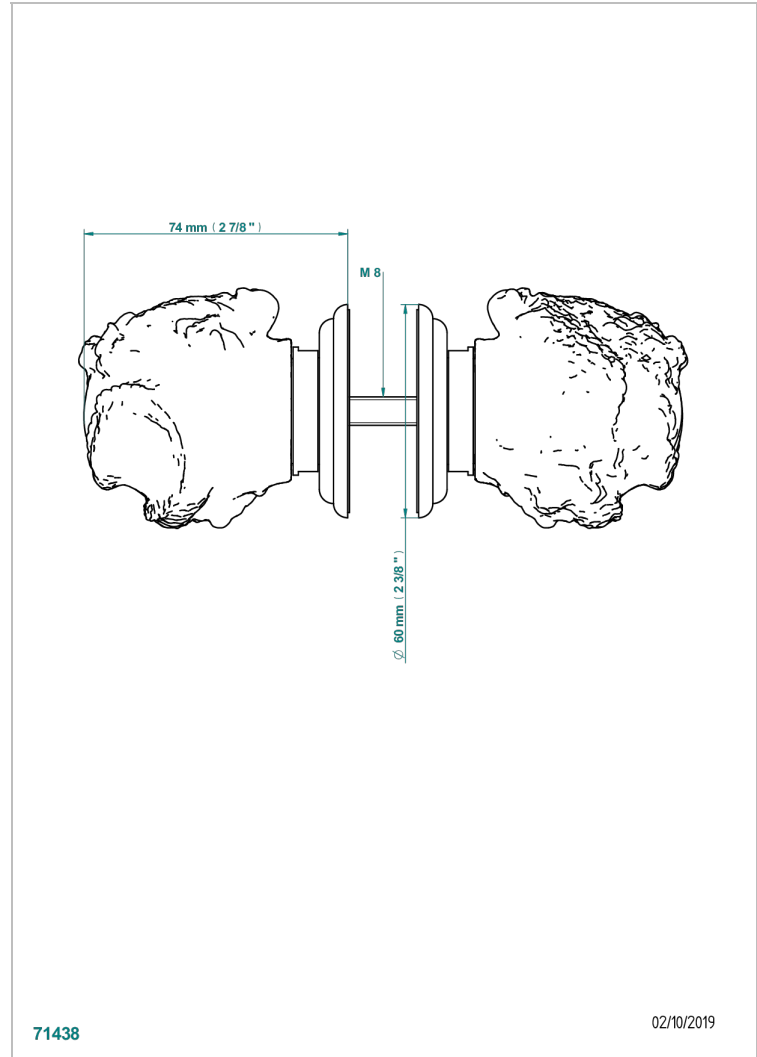

SUN DRAGON

U5D-638V

Pair of large knobs

71438

02/10/2019

CHARACTERISTIC

- Sun Dragon
- Pair of large knobs

AVAILABLE FINITIONS