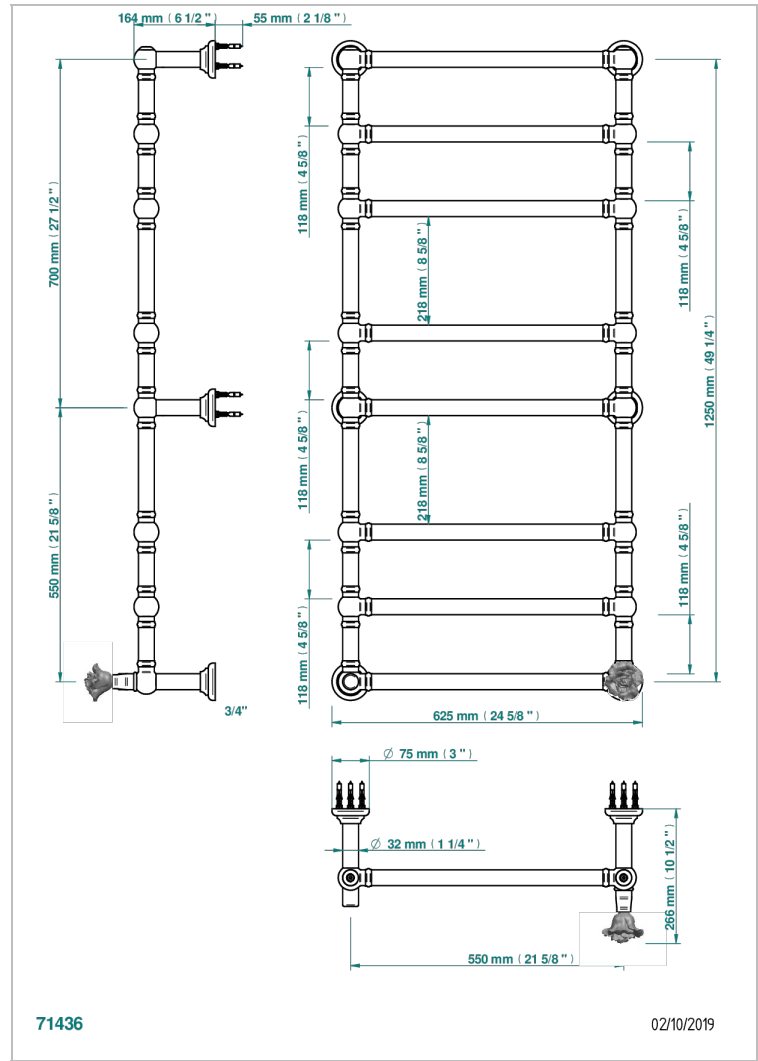

Traditional towel warmer, 8 rails, 625 mm x 1325 mm, hydronic with 1 stylised handle

CARACTERÍSTICAS

- Rose
- Traditional towel warmer, 8 rails, 625 mm x 1325 mm, hydronic with 1 stylised handle

ESPECIFICACIONES TÉCNICAS

- Pression : 0,5 bars < P < 3 bars (recommandée)
- Pressure : 7.25 psi < P < 43.5 psi (advised)
- Température eau maximale conseillée : 60°C
- Maximum water temperature advised: 140°F
- Hauteur minimale au sol (maximum height from the ground) : 60 cm (24")
- Puissance / Power : 171W à Delta T 30