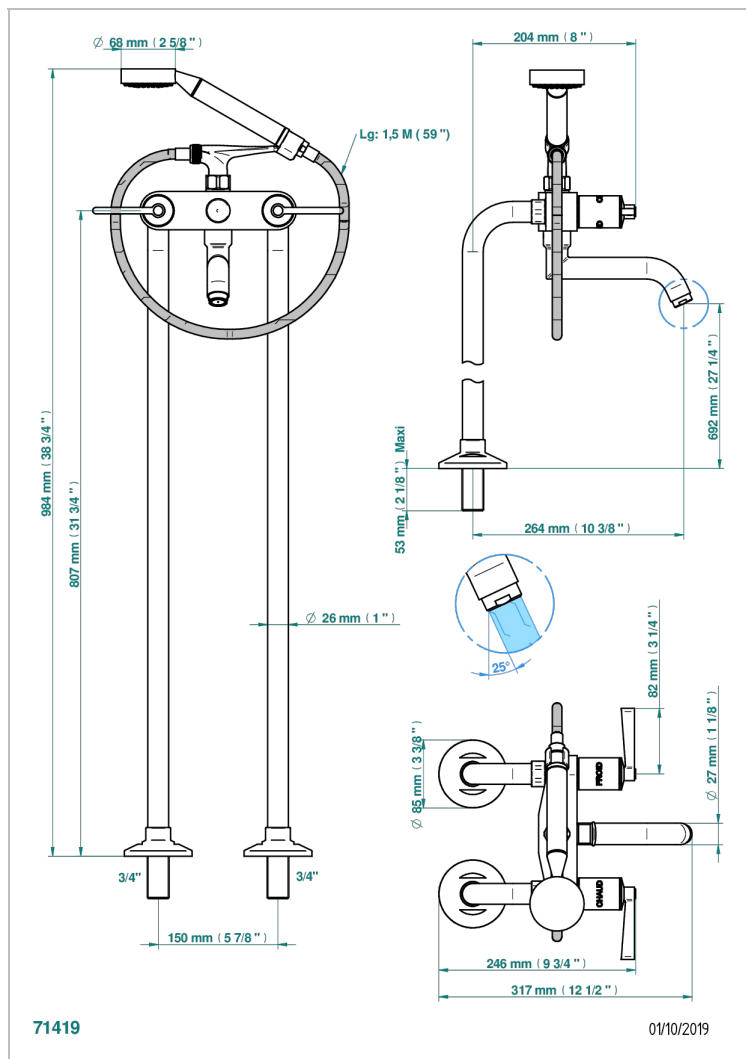

FAUBOURG BLACK PORCELAIN WITH LEVER HANDLES

G2M-13CS

Bath shower tub filler with floor risers

CHARACTERISTIC

- ACS : 21ACCLY034

STANDARDS

AVAILABLE FINITIONS

Black ceram - D30
Blush PVD - H62
Brass color PVD - H49
Brown bronze color PVD - F33
Chrome polished - A02
Chrome polished / gold polished - G02

Gold color PVD - H52
Gold mat - F07
Gold polished - F01
Graphite PVD - H64
Matt Umber PVD - H67
Matt blush PVD - H60

Matt brass color PVD - H50
Matt brown bronze color PVD - F34
Matt chrome (American satin) - C02
Matt gold color PVD - H53
Matt graphite PVD - H65
Matt nickel (American satin) - C01

Matt nickel color PVD - H56
Natural smoked Brass - A13
Nickel antique / Sovereign - H28
Nickel color PVD - H55
Nickel polished - B01
Soft gold - F30

Soft matt gold - F31
Umber PVD - H66