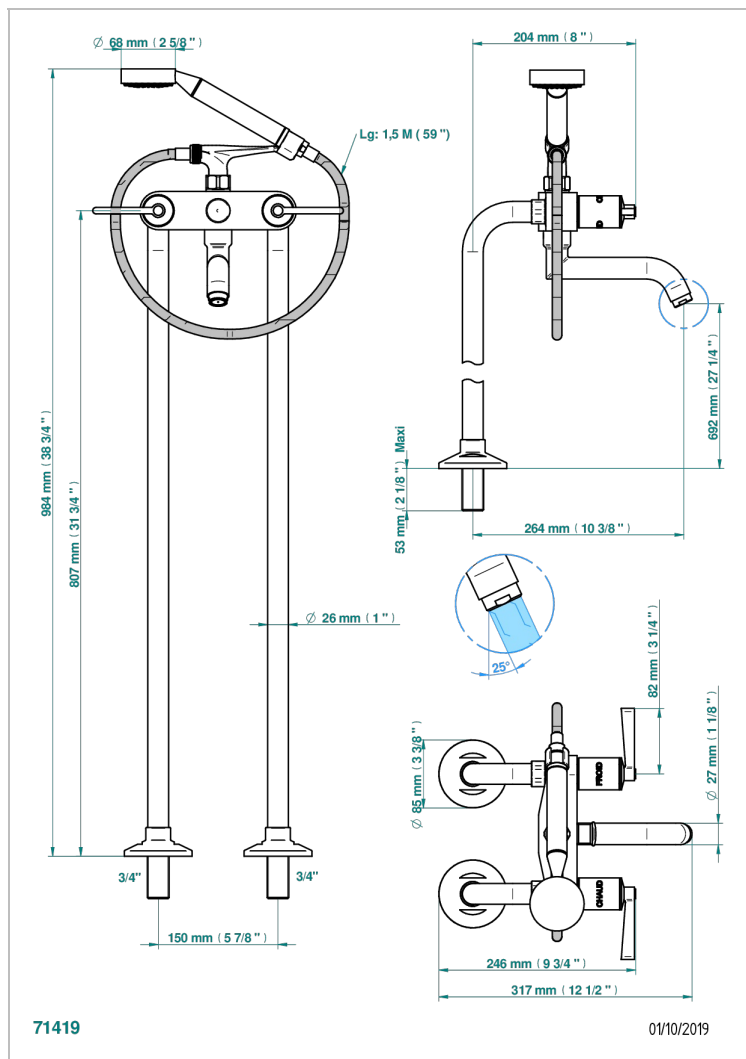

# FAUBOURG BLACK PORCELAIN WITH LEVER

G2M-13CS

Free-standing bath/shower mixer with upright connections

## CHARACTERISTIC

- ACS : 21ACCLY034

## RELATED SKU'S

- Ref. G00-13800A Set of installation for tub filler