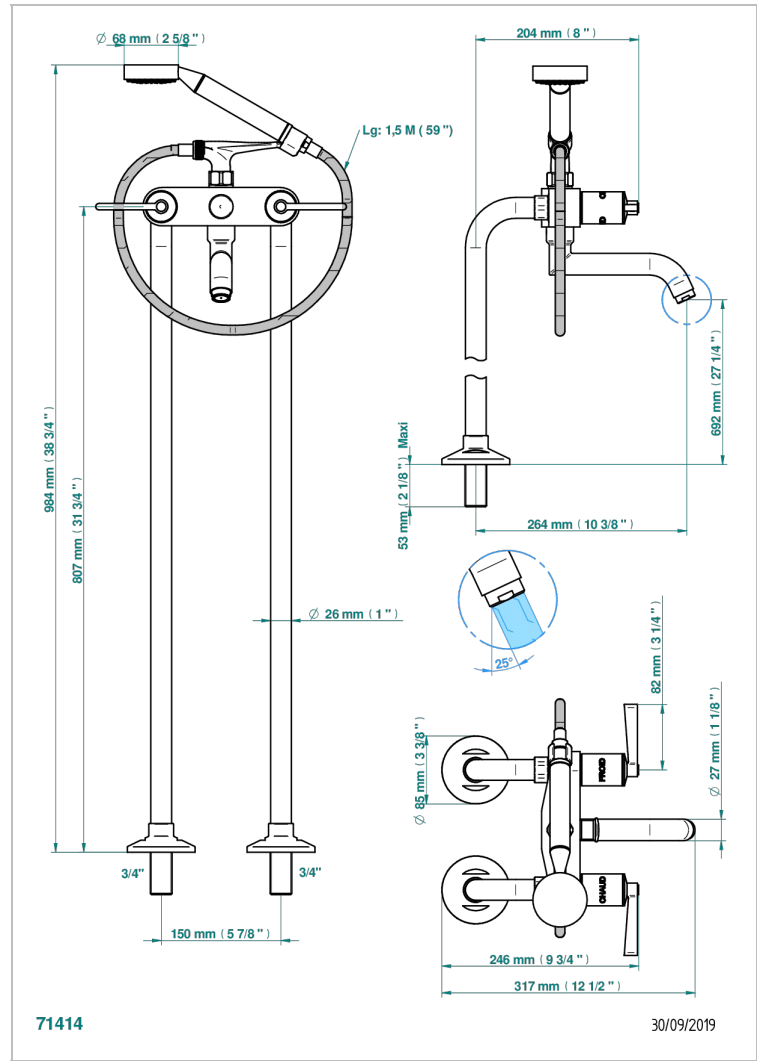

# FAUBOURG WHITE PORCELAIN WITH LEVER HANDLES

G2J-13CS

Bath shower tub filler with floor risers

## CHARACTERISTIC

- ACS : 21ACCLY034