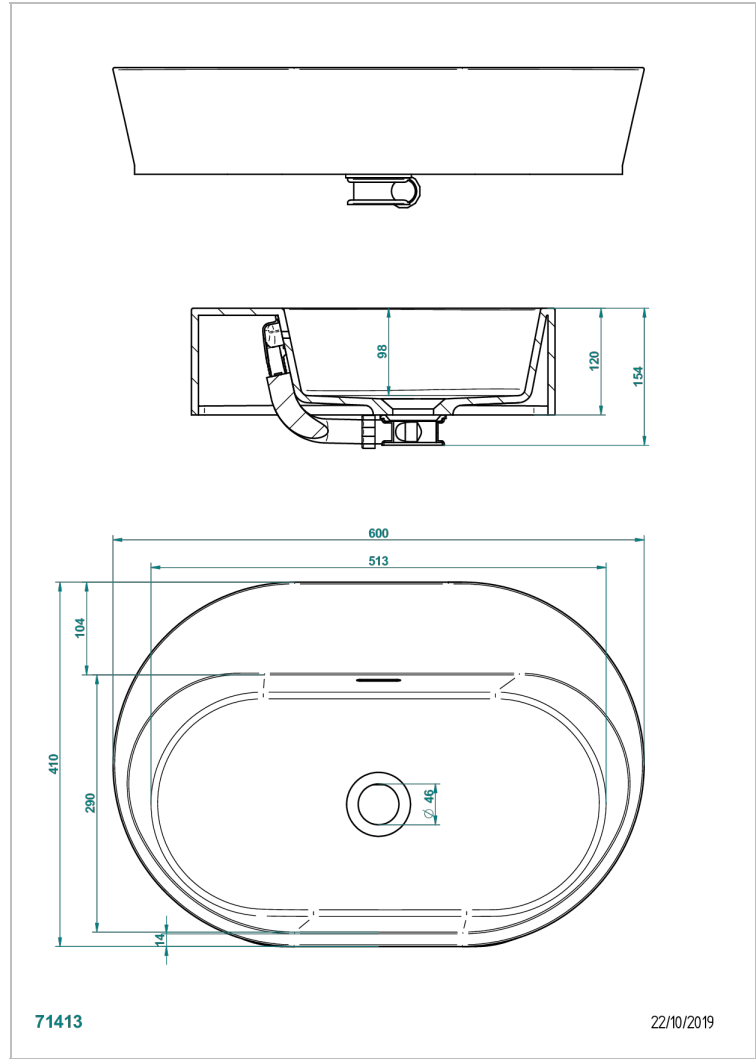

# BASIN

B13-V590

Monceau counter basin 23 5/8 X 16 X 4 3/4 delivered without drain

## CHARACTERISTIC

- Basin
- Monceau counter basin 23 5/8 X 16 X 4 3/4 delivered without drain