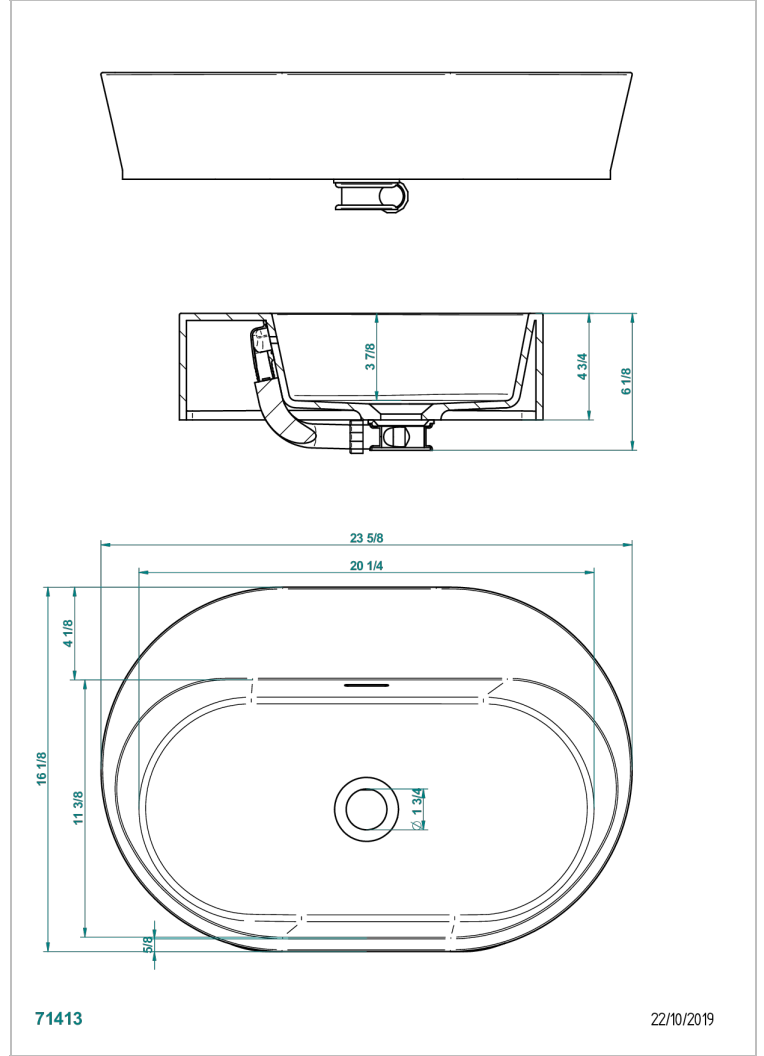

BASIN

B13-V590

Monceau counter basin 23 5/8 X 16 X 4 3/4 delivered without drain

CHARACTERISTIC

- Basin
- Monceau counter basin 23 5/8 X 16 X 4 3/4 delivered without drain

AVAILABLE FINITIONS

Matt white - AS2