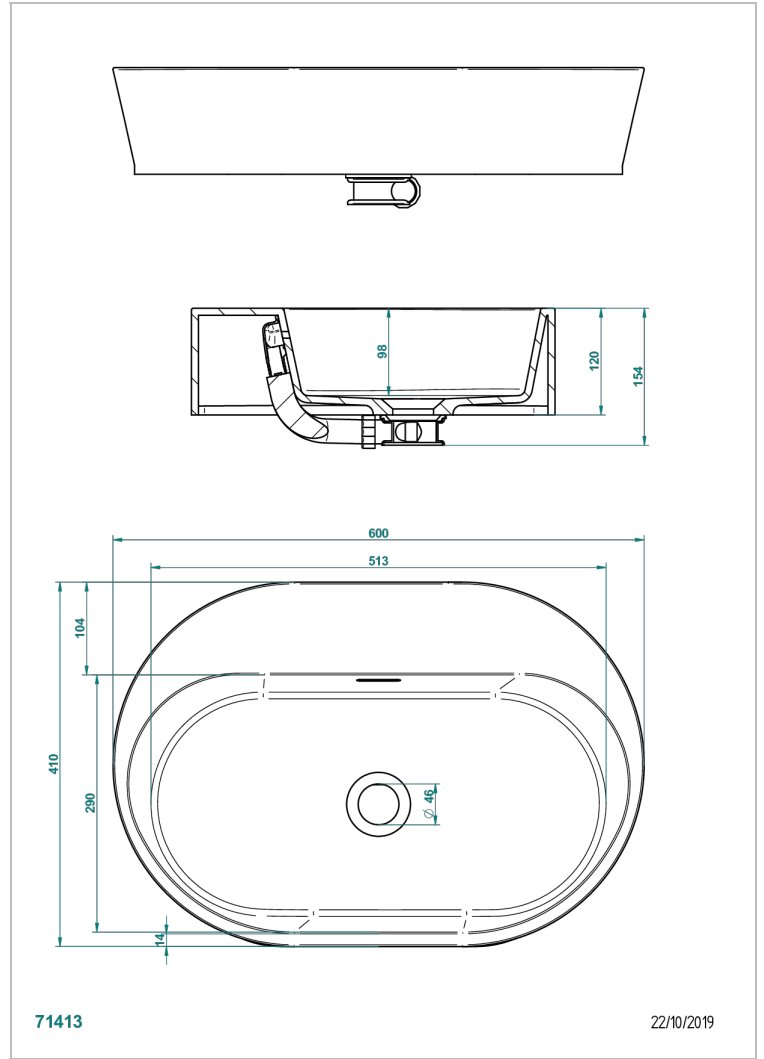

BASIN

B13-V590

Monceau on counter basin 60 x 41 x 12 cm, delivered without waste

CHARACTERISTIC

- Basin
- Monceau on counter basin 60 x 41 x 12 cm, delivered without waste

AVAILABLE FINITIONS

Matt white - AS2