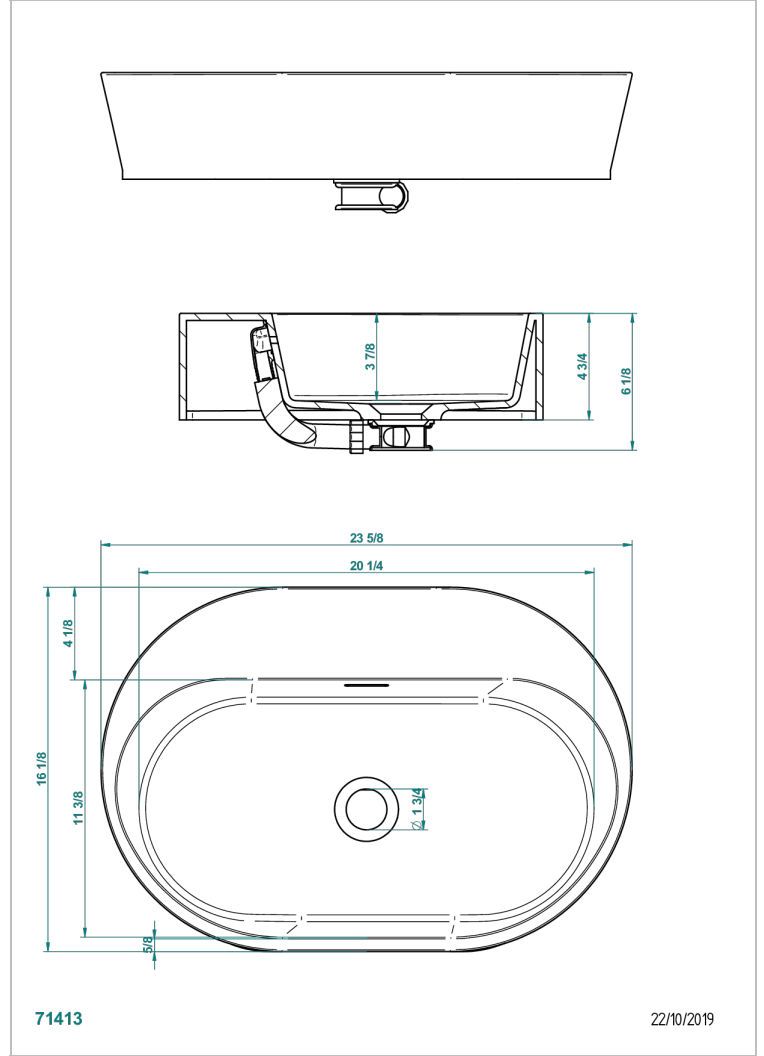

BASIN

B13-V590

Monceau on counter basin 60 x 41 x 12 cm, delivered without waste

CHARACTERISTIC

- Basin
- Monceau on counter basin 60 x 41 x 12 cm, delivered without waste

AVAILABLE FINITIONS

Matt white - AS2