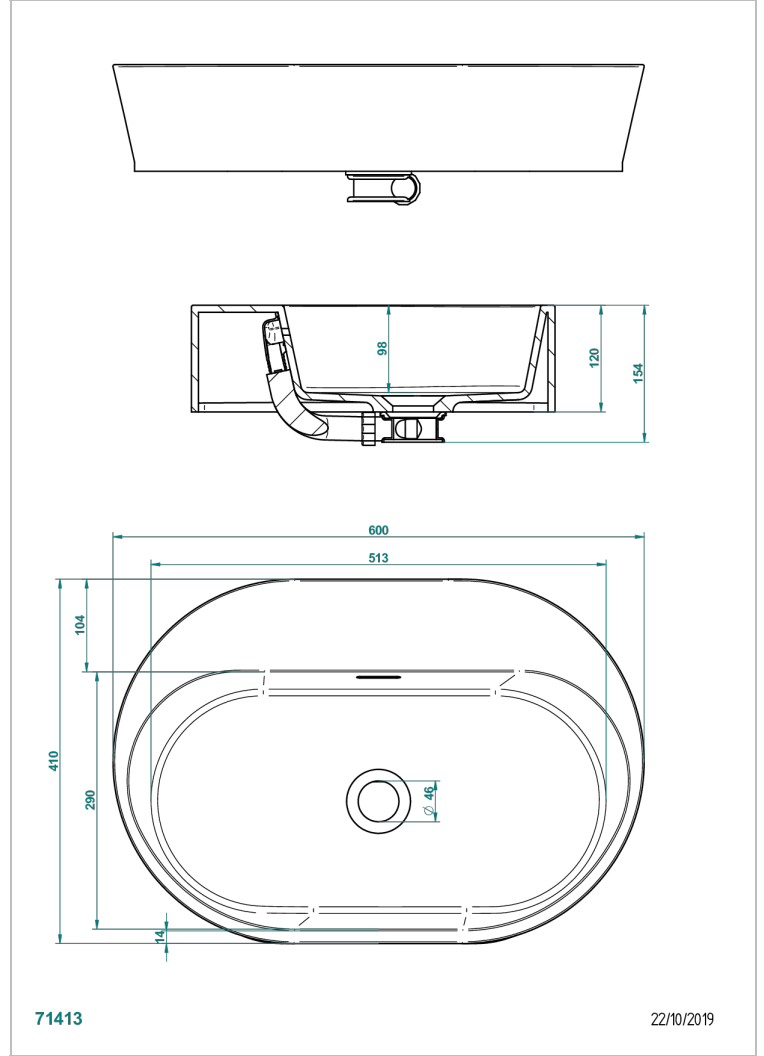

# BASIN

B13-V590

Monceau on counter basin 60 x 41 x 12 cm, delivered without waste

## CHARACTERISTIC

- Basin
- Monceau on counter basin 60 x 41 x 12 cm, delivered without waste