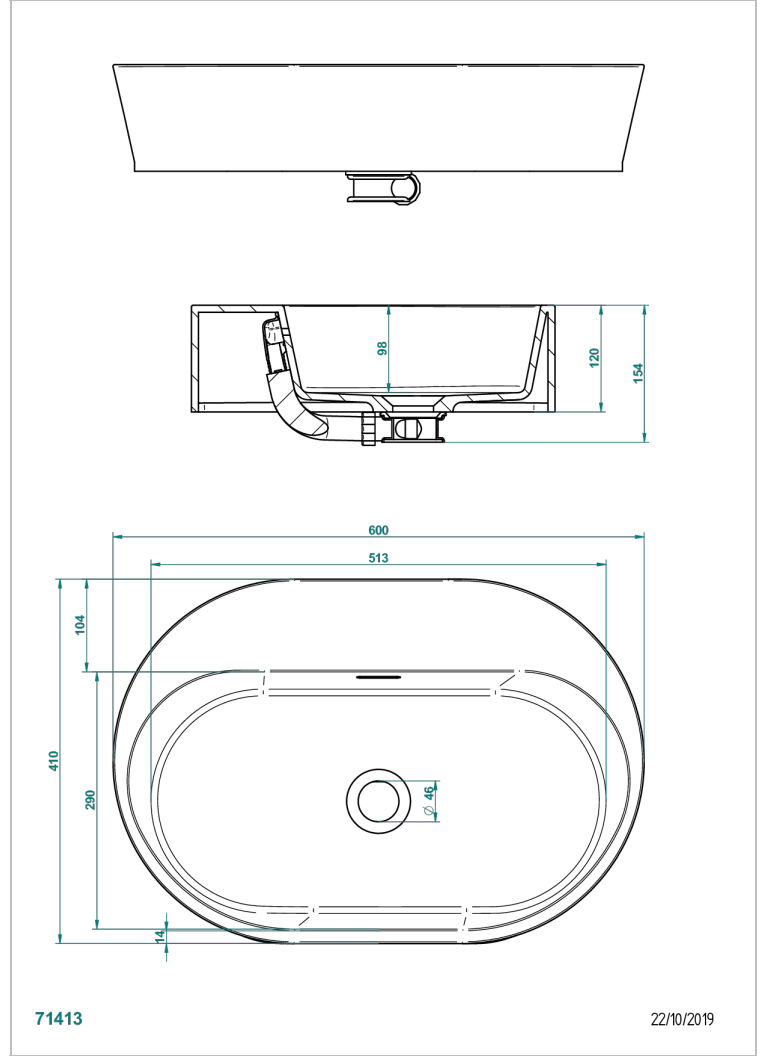

BASIN

B13-V590

Monceau on counter basin 60 x 41 x 12 cm, delivered without waste

CHARACTERISTIC

- Basin
- Monceau on counter basin 60 x 41 x 12 cm, delivered without waste

AVAILABLE FINITIONS

Matt white - AS2