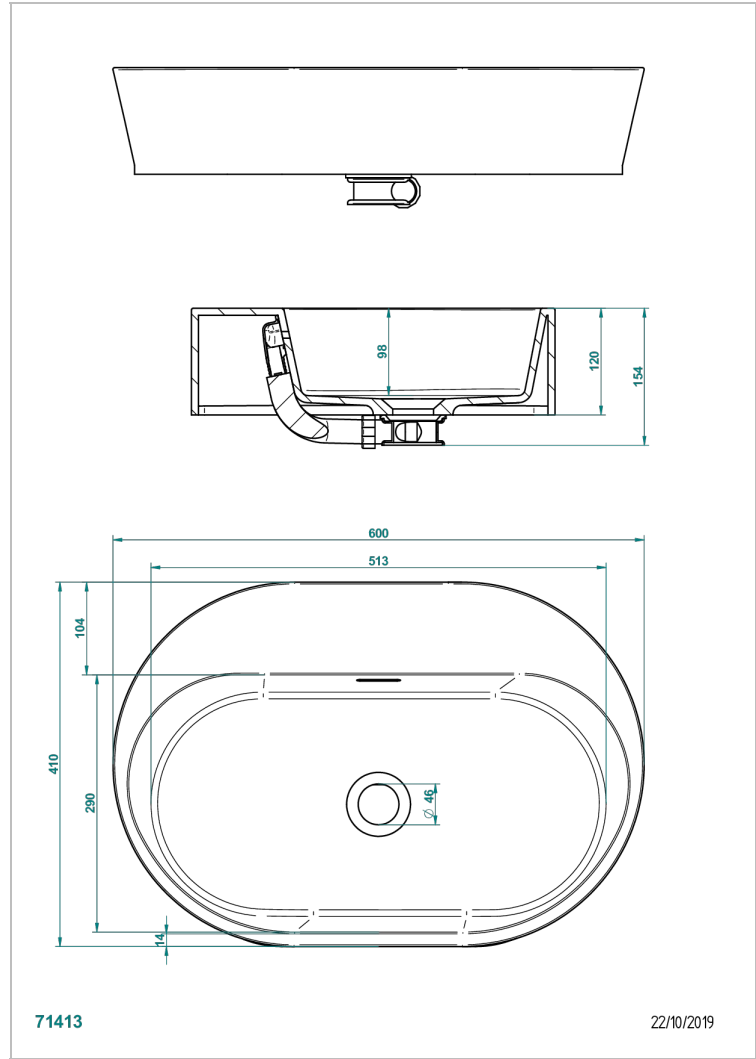

BASIN

B13-V590

MONCEAU on counter basin 60 x 41 x 12 cm, delivered without waste

71413

22/10/2019

特色

- Basin
- MONCEAU on counter basin 60 x 41 x 12 cm, delivered without waste

可选饰面