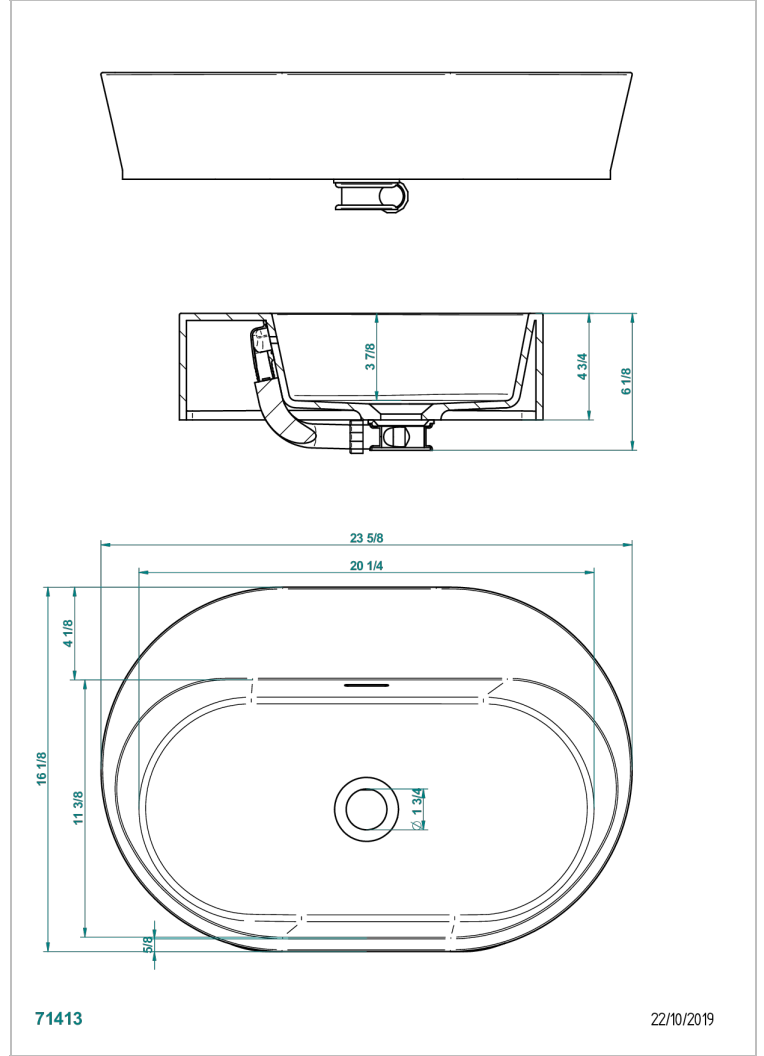

# BASIN

B13-V590

Monceau on counter basin 60 x 41 x 12 cm, delivered without waste

## CHARACTERISTIC

- Basin
- Monceau on counter basin 60 x 41 x 12 cm, delivered without waste