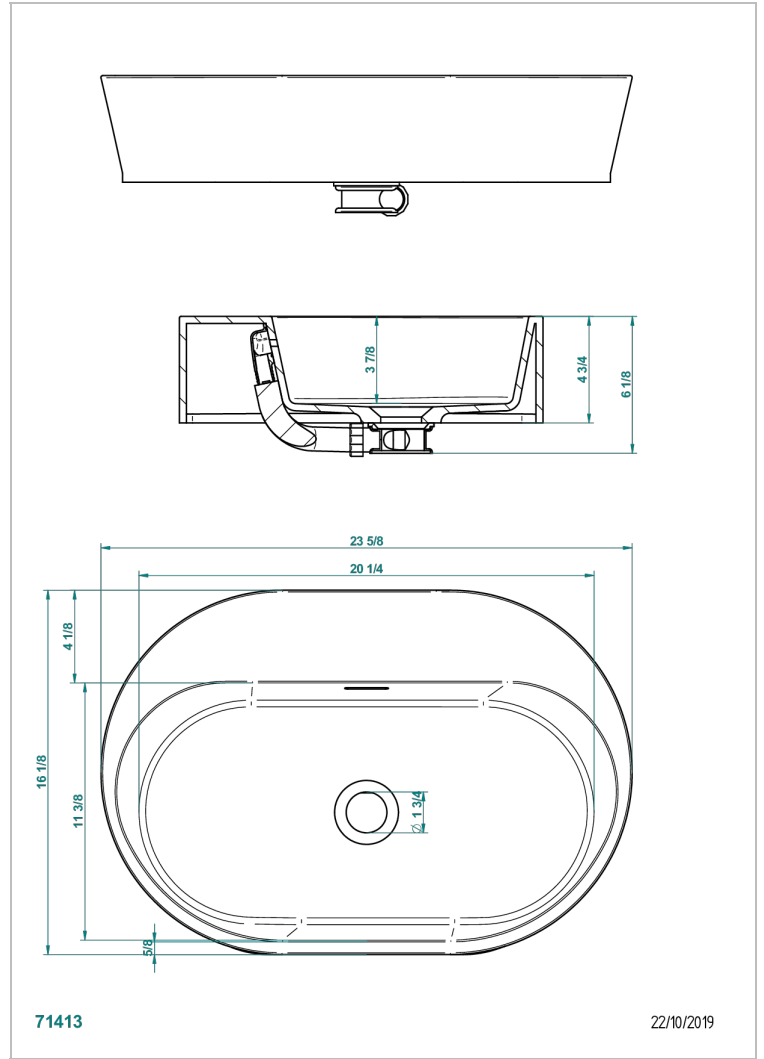

# BASIN

B13-V590

MONCEAU on counter basin 60 x 41 x 12 cm, delivered without waste

## 特色

- Basin
- MONCEAU on counter basin 60 x 41 x 12 cm, delivered without waste