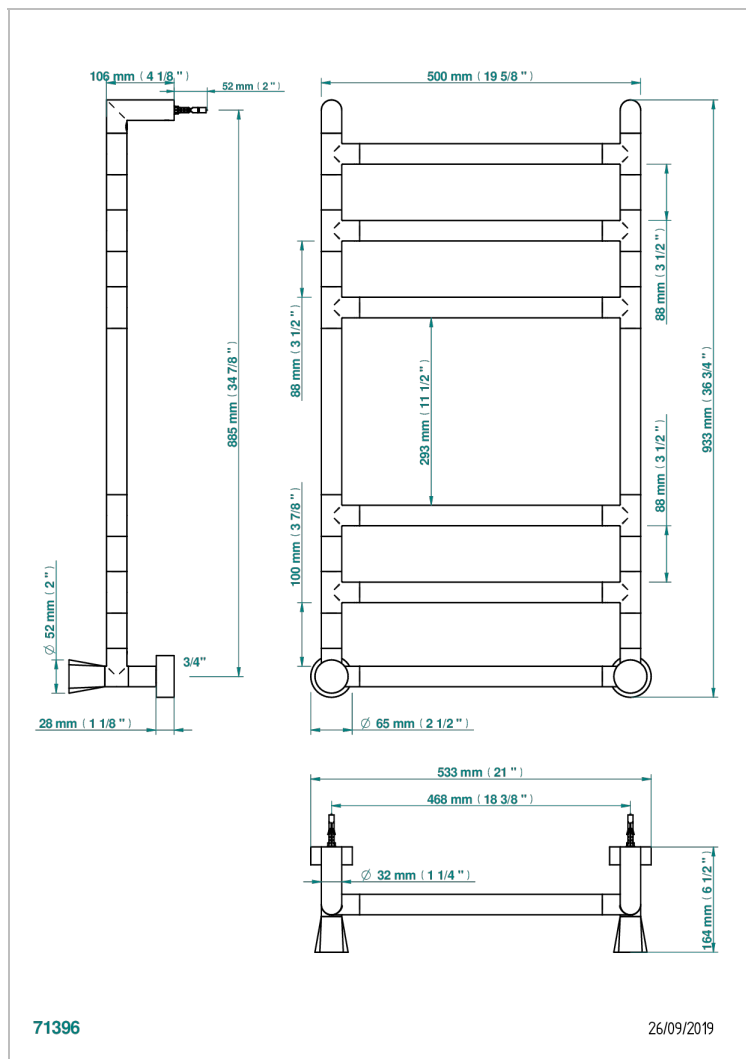

METAMORPHOSE

G6A-TWR6H2

Contemporary round towel warmer, 6 rails, 533 mm x 922 mm, hydronic with 2 stylised handles

CHARACTERISTIC

- Métamorphose
- Contemporary round towel warmer, 6 rails, 533 mm x 922 mm, hydronic with 2 stylised handles

TECHNICAL SPECS

- Pression : 0,5 bars < P < 3 bars (recommandée)
- Pressure : 7.25 psi < P < 43.5 psi (advised)
- Température eau maximale conseillée : 60°C
- Maximum water temperature advised: 140°F
- Hauteur minimale au sol (maximum height from the ground) : 60 cm (24")
- Puissance / Power : 88W à Delta T 30