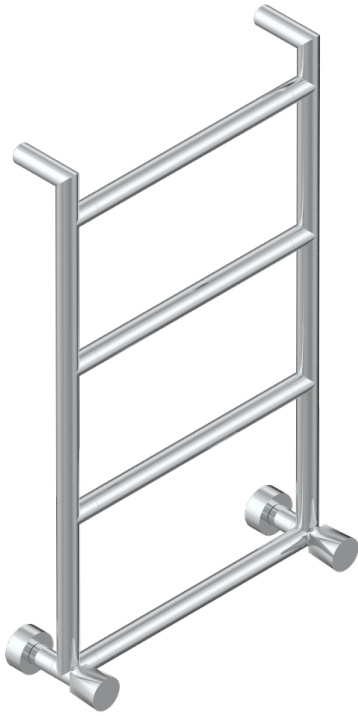

METAMORPHOSE

G6A-TWR4H2

THG
PARIS

Contemporary round towel warmer, 4 rails, 533 mm x 867 mm, hydronic with 2 stylised handles

CHARACTERISTIC

- Métamorphose
- Contemporary round towel warmer, 4 rails, 533 mm x 867 mm, hydronic with 2 stylised handles

TECHNICAL SPECS

- Pression : 0,5 bars < P < 3 bars (recommandée)
- Pressure : 7.25 psi < P < 43.5 psi (advised)
- Température eau maximale conseillée : 60°C
- Maximum water temperature advised: 140°F
- Hauteur minimale au sol (maximum height from the ground) : 60 cm (24")
- Puissance / Power : 59W à Delta T 30

AVAILABLE FINITIONS

Blush PVD - H62
Brass color PVD - H49
Brown bronze color PVD - F33
Gold color PVD - H52
Graphite PVD - H64
Matt Umber PVD - H67

Matt blush PVD - H60
Matt brass color PVD - H50
Matt brown bronze color PVD - F34
Matt chrome - C02
Matt gold - F07
Matt gold color PVD - H53

Matt graphite PVD - H65
Matt nickel (color finish) - C01
Matt nickel color PVD - H56
Nickel color PVD - H55
Polished chrome (color finish) - A02
Polished gold (color finish) - F01

Polished nickel - B01
Soft gold - F30
Soft matt gold - F31
Umber PVD - H66