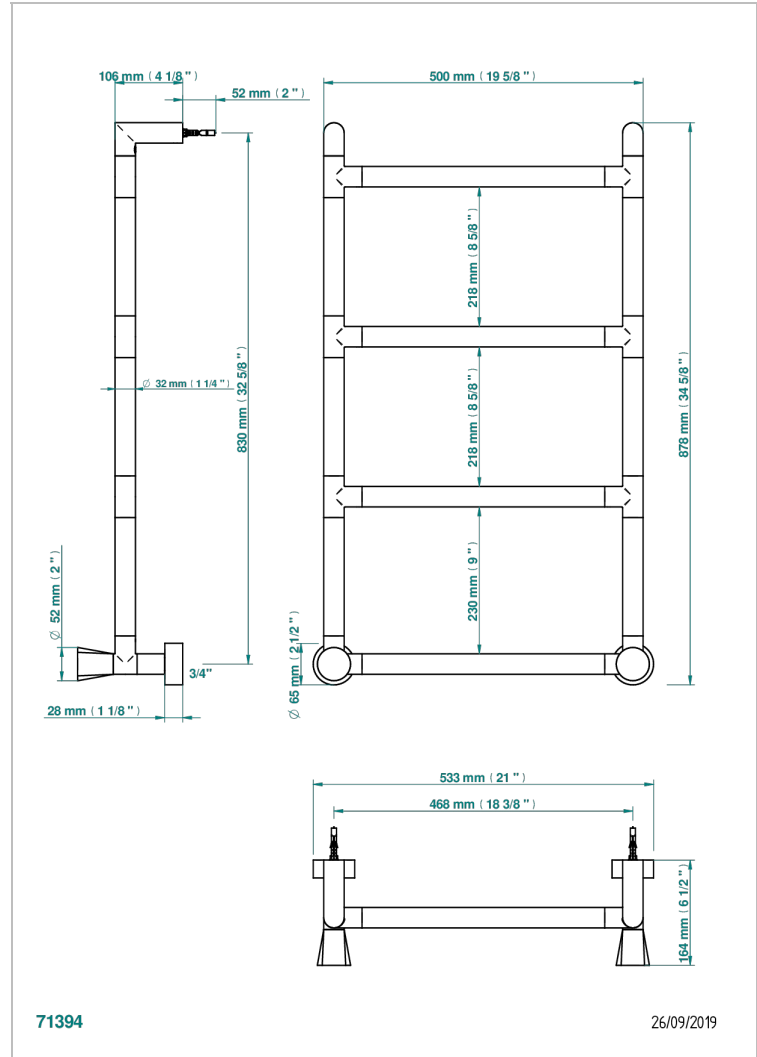

METAMORPHOSE

G6A-TWR4H2

THG
PARIS

Contemporary round towel warmer, 4 rails, 533 mm x 867 mm, hydronic with 2 stylised handles

CHARACTERISTIC

- Métamorphose
- Contemporary round towel warmer, 4 rails, 533 mm x 867 mm, hydronic with 2 stylised handles

TECHNICAL SPECS

- Pression : 0,5 bars < P < 3 bars (recommandée)
- Pressure : 7.25 psi < P < 43.5 psi (advised)
- Température eau maximale conseillée : 60°C
- Maximum water temperature advised: 140°F
- Hauteur minimale au sol (maximum height from the ground) : 60 cm (24")
- Puissance / Power : 59W à Delta T 30