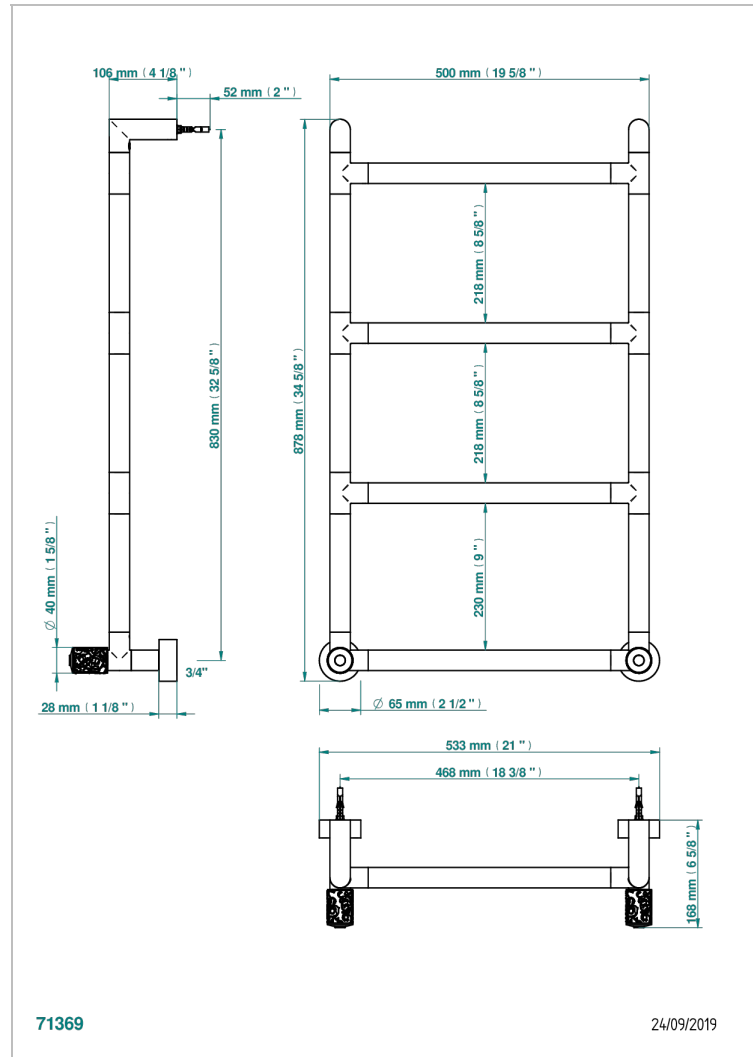

Contemporary round towel warmer, 4 rails, 533 mm x 867 mm, hydronic with 2 stylised handles

CARACTERÍSTICAS

- Frivole
- Contemporary round towel warmer, 4 rails, 533 mm x 867 mm, hydronic with 2 stylised handles

ESPECIFICACIONES TÉCNICAS

- Pression : 0,5 bars < P < 3 bars (recommandée)
- Pressure : 7.25 psi < P < 43.5 psi (advised)
- Température eau maximale conseillée : 60°C
- Maximum water temperature advised: 140°F
- Hauteur minimale au sol (maximum height from the ground) : 60 cm (24")
- Puissance / Power : 59W à Delta T 30