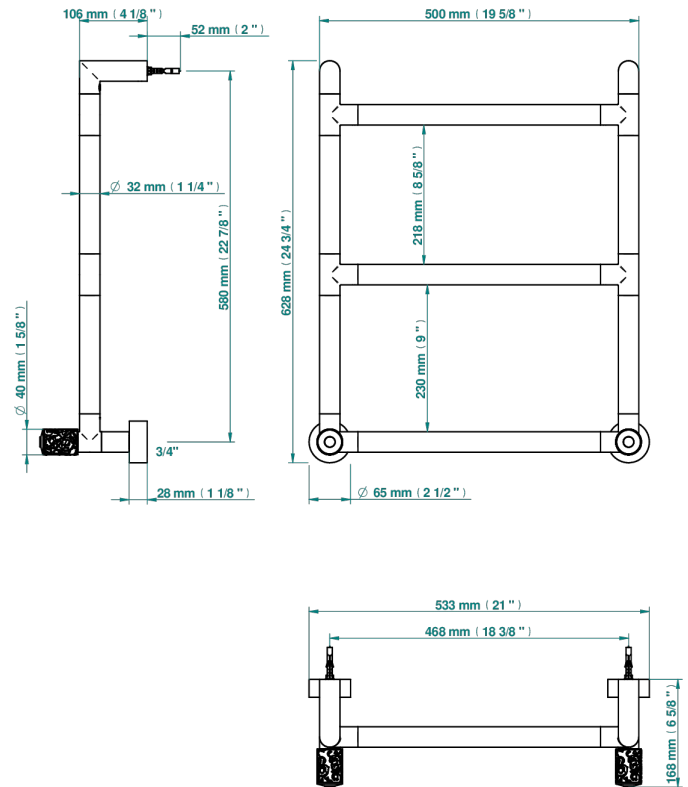

Contemporary round towel warmer, 3 rails, 533 mm x 617 mm, hydronic with 2 stylised handles

71367

24/09/2019

## CARACTERÍSTICAS

- Frivole
- Contemporary round towel warmer, 3 rails, 533 mm x 617 mm, hydronic with 2 stylised handles

## ESPECIFICACIONES TÉCNICAS

- Pression : 0,5 bars < P < 3 bars (recommandée)
- Pressure : 7.25 psi < P < 43.5 psi (advised)
- Température eau maximale conseillée : 60°C
- Maximum water temperature advised: 140°F
- Hauteur minimale au sol (maximum height from the ground) : 60 cm (24")
- Puissance / Power : 44W à Delta T 30